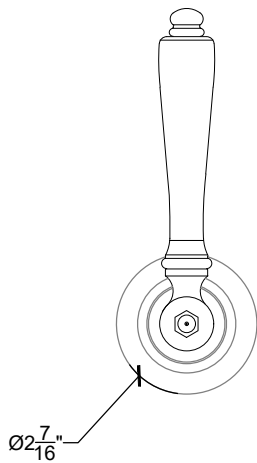

MANETTE 3/4"

2 WAYS DIVERTER

Wall mounted Manette handle with 2 ways diverter - 3/4" NPT
Montage mural - Levier "Manette", inverseur 2 voies - 3/4" NPT
Ref # 07406602

FRONT VIEW

SIDE VIEW

TOP VIEW

NOTE
2 ways diverter must be used in combination with a valve that has a volume control (ON | OFF) position.

1 way water supply
2 way out supplies to other components

Copyright © Compass 2010 www.compassstone.com

 COMPAS™