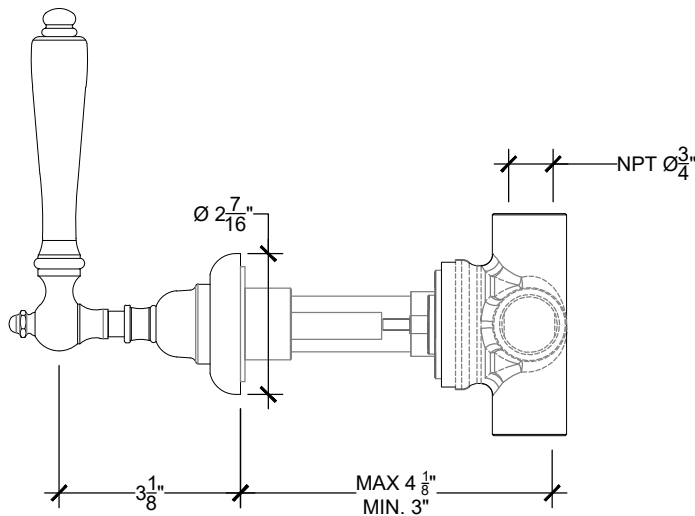

MANETTE 3/4"

2 WAYS DIVERTER

Wall mounted Manette handle with 2 ways diverter - 3/4" NPT
Montage mural - Levier "Manette", inverseur 2 voies - 3/4" NPT
Ref # 07406602

FRONT VIEW

SIDE VIEW

TOP VIEW

NOTE
2 ways diverter must be used in combination with a valve that has a volume control (ON | OFF) position.

1 way water supply
2 way out supplies to other components

Copyright © Compass 2010 www.compassstone.com

 COMPAS™