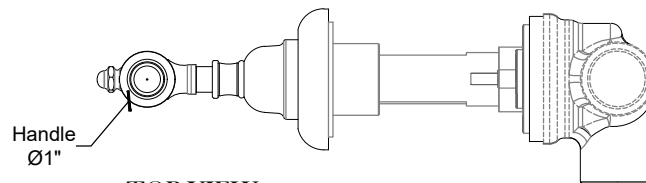

MANETTE 3/4"

2 WAYS DIVERTER

Wall mounted Manette handle with 2 ways diverter - 3/4" NPT
Montage mural - Levier "Manette", inverseur 2 voies - 3/4" NPT
Ref # 07406602

FRONT VIEW

SIDE VIEW

TOP VIEW

NOTE
2 ways diverter must be used in combination with a valve that has a volume control (ON | OFF) position.

1 way water supply
2 way out supplies to other components

Copyright © Compass 2010 www.compassstone.com

 COMPAS™