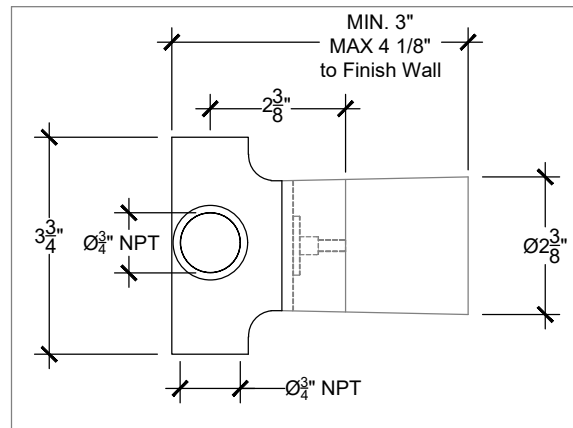

MANETTE 3/4"

2 WAYS DIVERTER

Wall mounted Manette handle with 2 ways diverter - 3/4" NPT
Montage mural - Levier "Manette", inverseur 2 voies - 3/4" NPT
Ref # 07406602

FRONT VIEW

SIDE VIEW

TOP VIEW

NOTE
2 ways diverter must be used in combination with a valve that has a volume control (ON | OFF) position.

1 way water supply
2 way out supplies to other components

Copyright © Compass 2010 www.compassstone.com

 COMPAS™