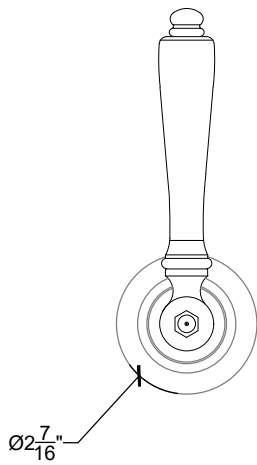

MANETTE 3/4"

2 WAY DIVERTER

Wall mounted 2 way diverter - 3/4" NPT
Facade d'inverseur - 3/4" NPT
Ref # 07406602

FRONT VIEW

SIDE VIEW

TOP VIEW

NOTE
2 way diverter must be used in combination
with a valve that has a volume control
(ON | OFF) position.

1 way water supply
2 way out supplies to other components

Copyright © Compass 2010 www.compassstone.com