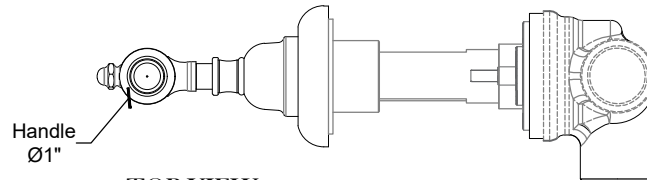

MANETTE 3/4"

2 WAY DIVERTER

Wall mounted 2 way diverter - 3/4" NPT
Facade d'inverseur - 3/4" NPT
Ref # 07406602

FRONT VIEW

SIDE VIEW

TOP VIEW

NOTE
2 way diverter must be used in combination
with a valve that has a volume control
(ON | OFF) position.

1 way water supply
2 way out supplies to other components

Copyright © Compass 2010 www.compassstone.com