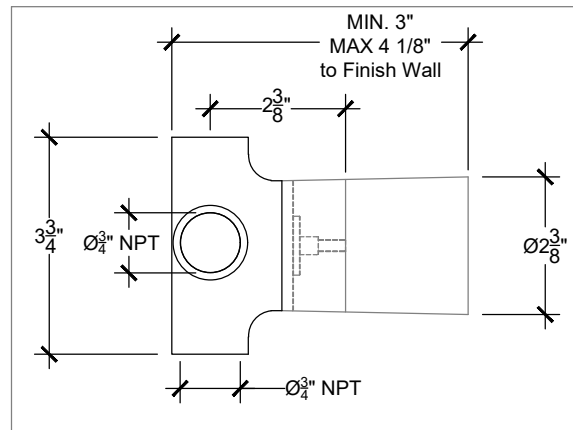

MANETTE 3/4"

2 WAY DIVERTER

Wall mounted 2 way diverter - 3/4" NPT
Facade d'inverseur - 3/4" NPT
Ref # 07406602

FRONT VIEW

SIDE VIEW

TOP VIEW

NOTE
2 way diverter must be used in combination
with a valve that has a volume control
(ON | OFF) position.

1 way water supply
2 way out supplies to other components

Copyright © Compass 2010 www.compassstone.com