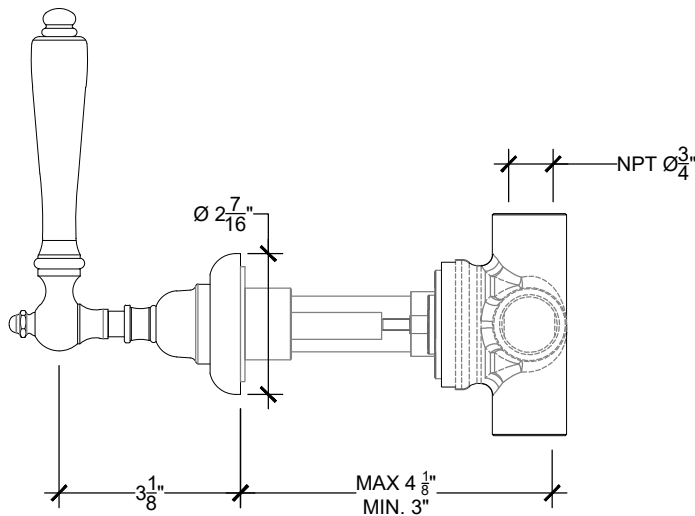

MANETTE 3/4"

2 WAY DIVERTER

Wall mounted 2 way diverter - 3/4" NPT
Facade d'inverseur - 3/4" NPT
Ref # 07406602

FRONT VIEW

SIDE VIEW

TOP VIEW

NOTE
2 way diverter must be used in combination
with a valve that has a volume control
(ON | OFF) position.

1 way water supply
2 way out supplies to other components

Copyright © Compass 2010 www.compassstone.com