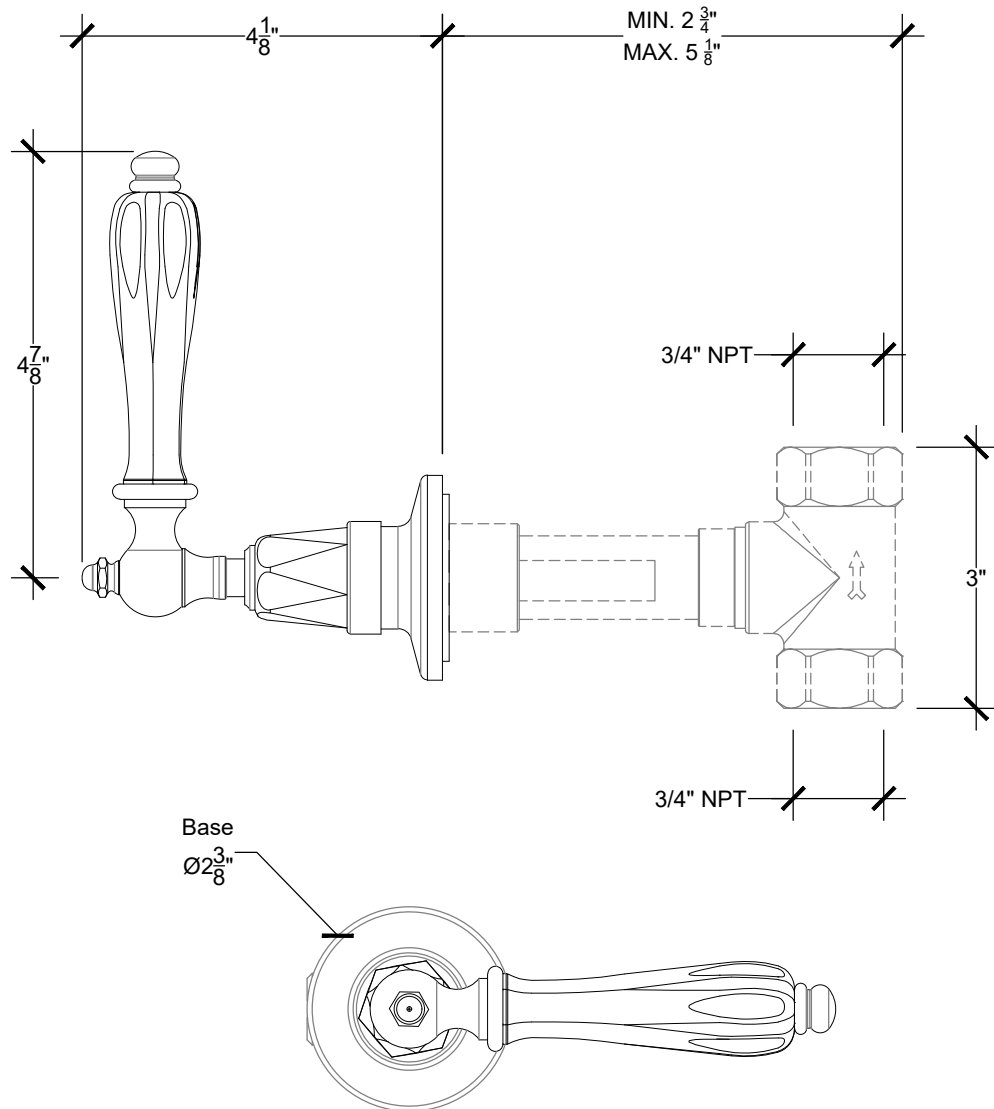

MADISON 3/4"

Wall mounted lever for Tub/Shower - 3/4" NPT

Système mural - Levier Madison pour douche/baignoire - 3/4" NPT

Right Handle Style # 09106735

Left Handle Style # 09106736

Copyright COMPAS 2010 www.compasstone.com