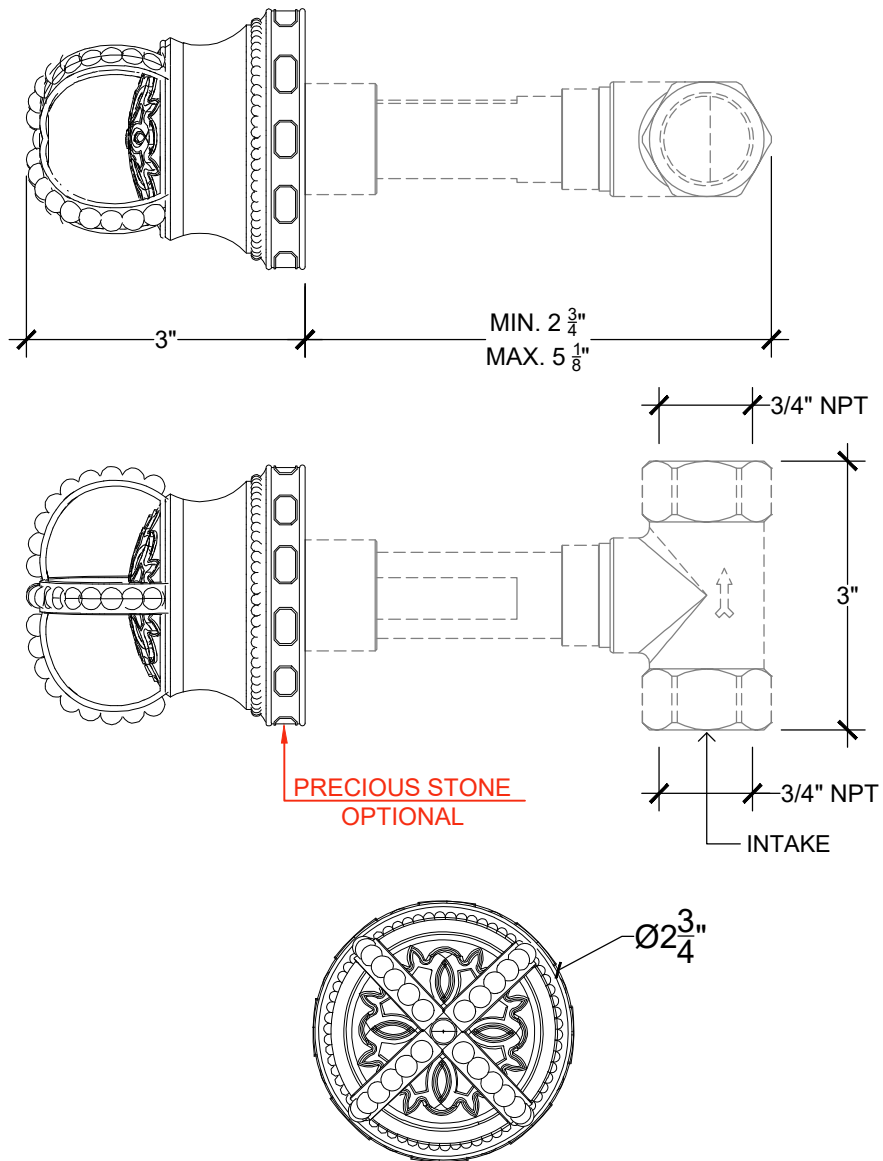

MARGOT 3/4"

Wall mounted handle for tub/shower - 3/4" NPT

Système mural - Poignée Margot pour douche/baignoire - 3/4" NPT

Ref # 12006735

Copyright © Compas 2010 www.compasstone.com

 COMPAS™

Revised 07-11-2023