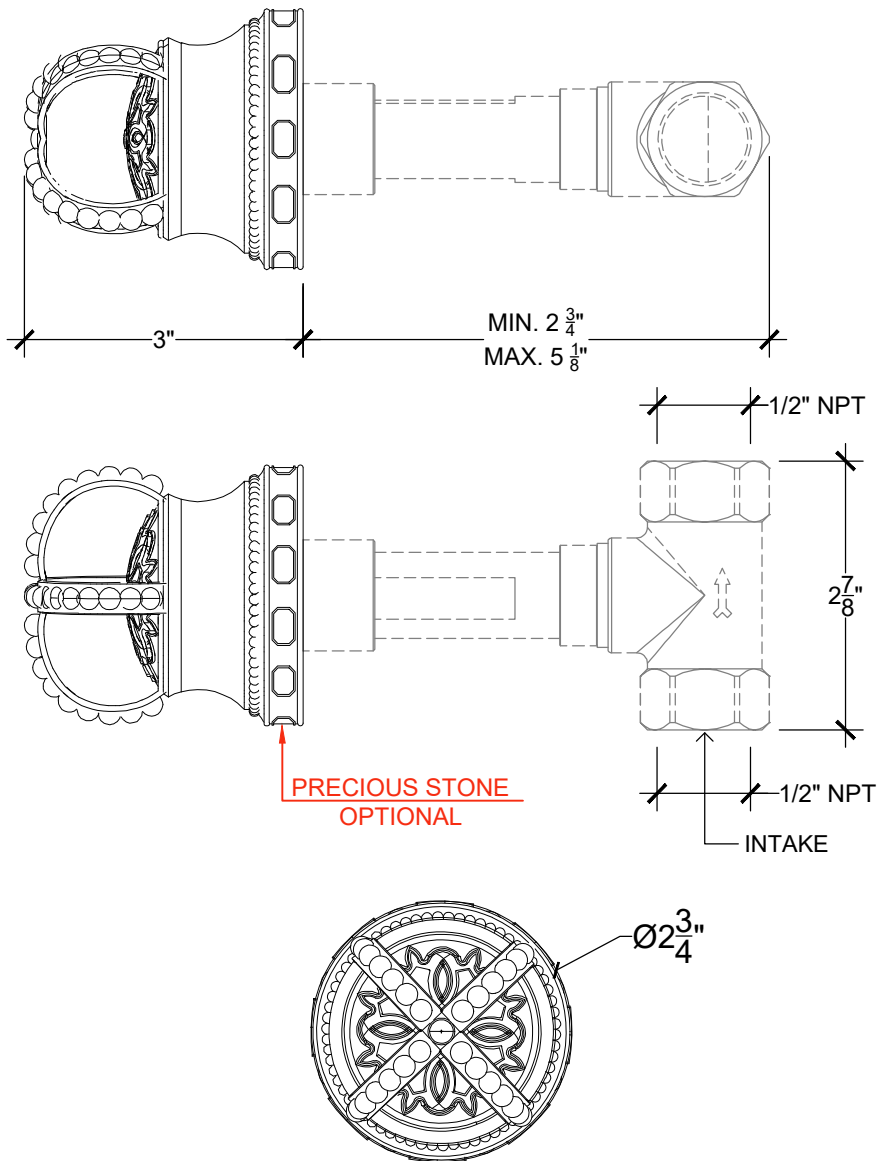

MARGOT 1/2"

Wall mounted handle 1/2" NPT
Système mural - Poignéé Margot - 1/2" NPT
Ref # 12006730

Copyright © Compas 2010 www.compassstone.com

 COMPAS™