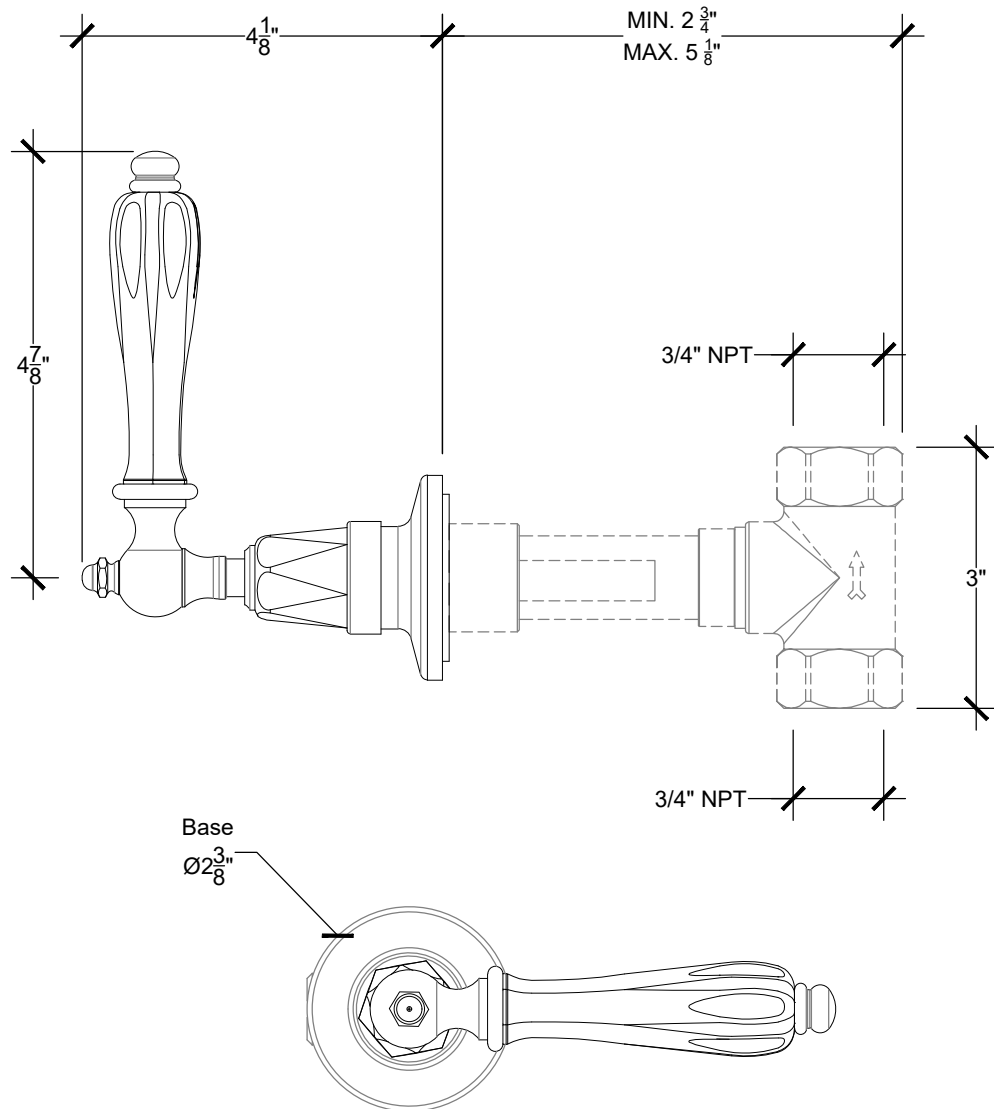

MADISON 3/4"

Wall mounted lever for Tub/Shower - 3/4" NPT

Système mural - Levier Madison pour douche/baignoire - 3/4" NPT

Right Lever Style # 09106735

Left Lever Style # 09106736

Copyright COMPAS 2010 www.compassstone.com