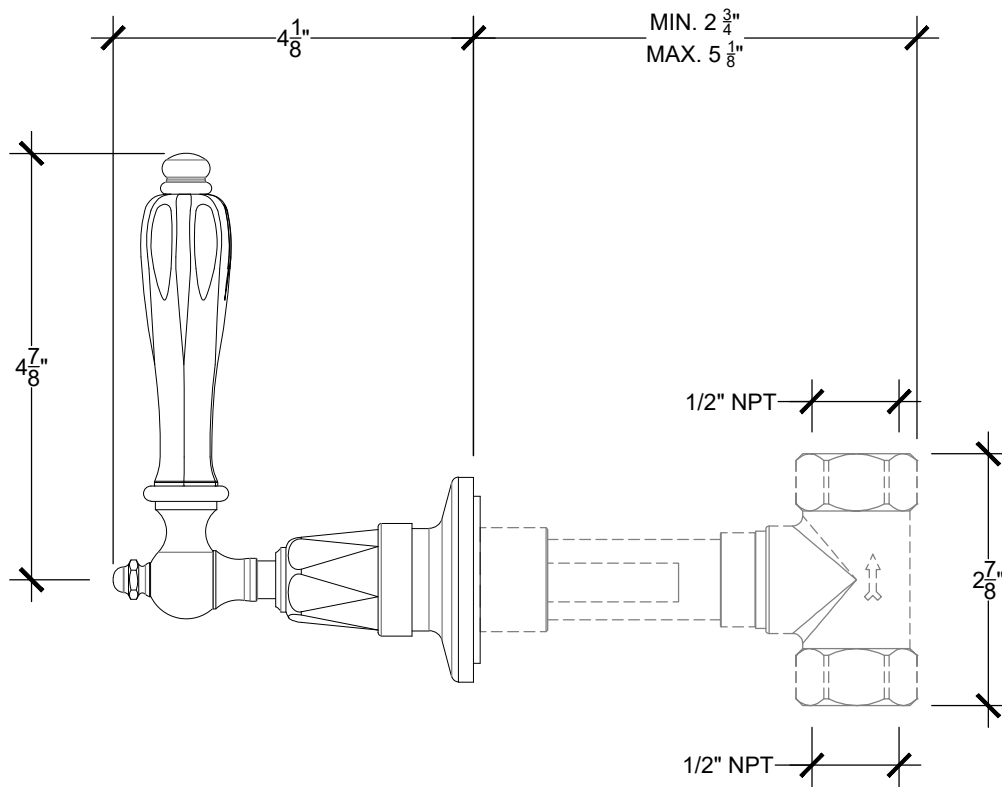

MADISON 1/2"

Wall mounted lever - 1/2" NPT

Système mural - Levier Madison - 1/2" NPT

Right Lever Style # 09106730

Left Lever Style # 09106731

Base
Ø2 3/8"

Copyright COMPAS 2010 www.compassstone.com

 COMPAS™