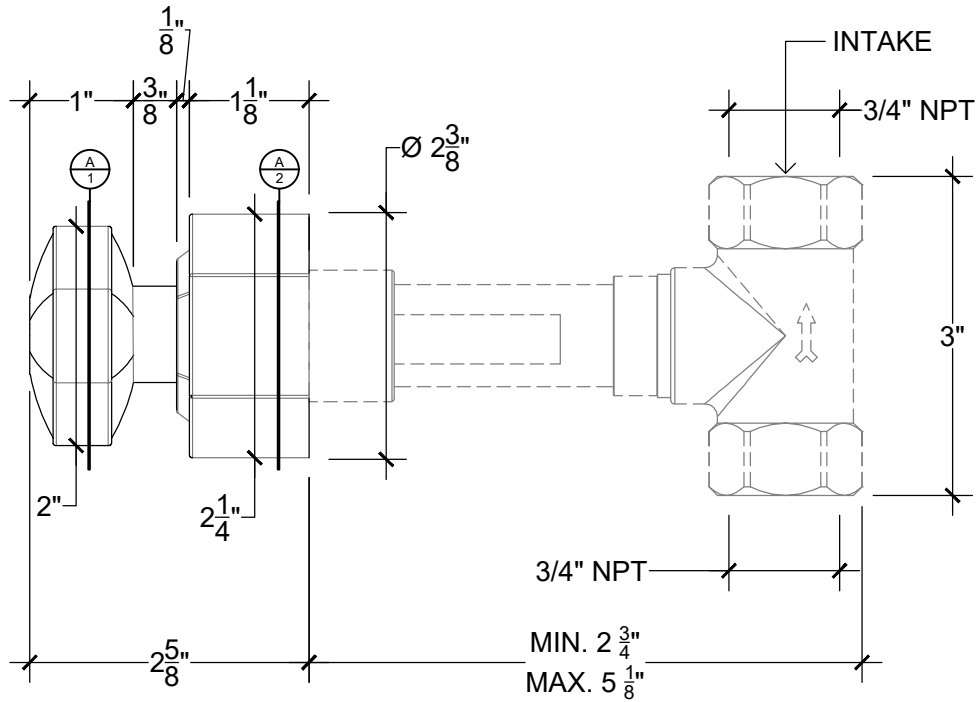

LOULOU 3/4"

Wall mounted handle 3/4" NPT

Ref # 17106735

Section Handle A-1

Section Base A-2

Copyright Compass 2010 www.compassstone.com