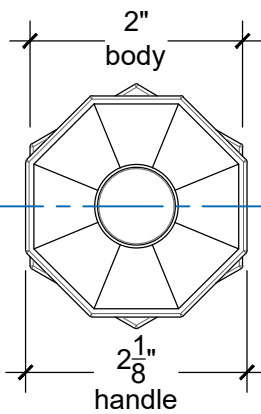

LOULOU 3/4"

Wall mounted handle 3/4" NPT

Ref # 17106735

Section Handle A-1

Section Base A-2

Copyright Compass 2010 www.compassstone.com