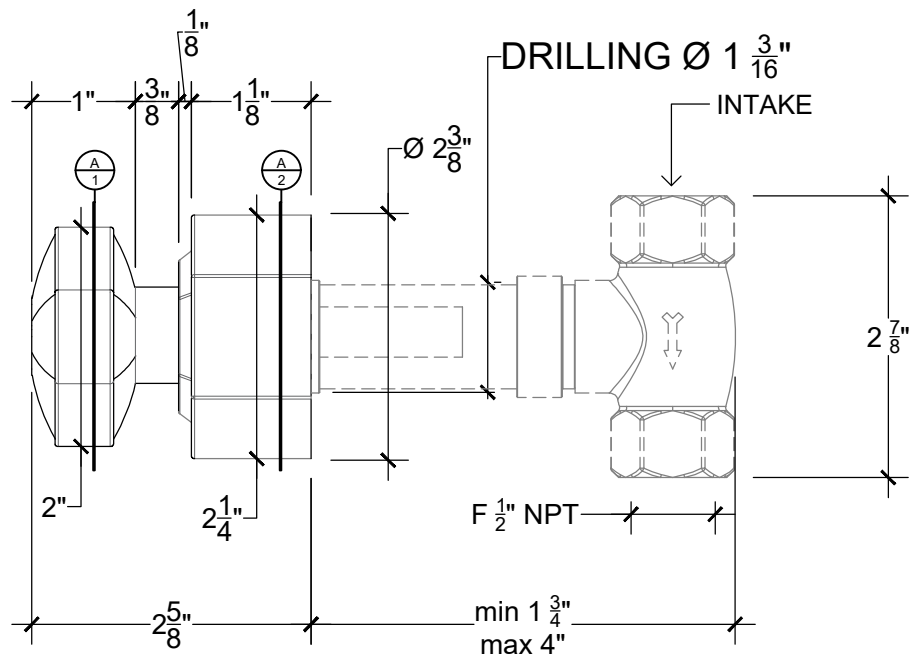

# LOULOU 1/2"

Wall mounted handle 1/2" NPT  
Ref # 17106730

Section Handle A-1

Section Base A-2

Copyright Compas 2010 www.compassstone.com