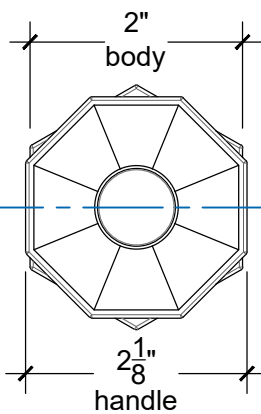

# LOULOU 1/2"

Wall mounted handle 1/2" NPT  
Ref # 17106730

Section Handle A-1

Section Base A-2

Copyright Compas 2010 www.compassstone.com