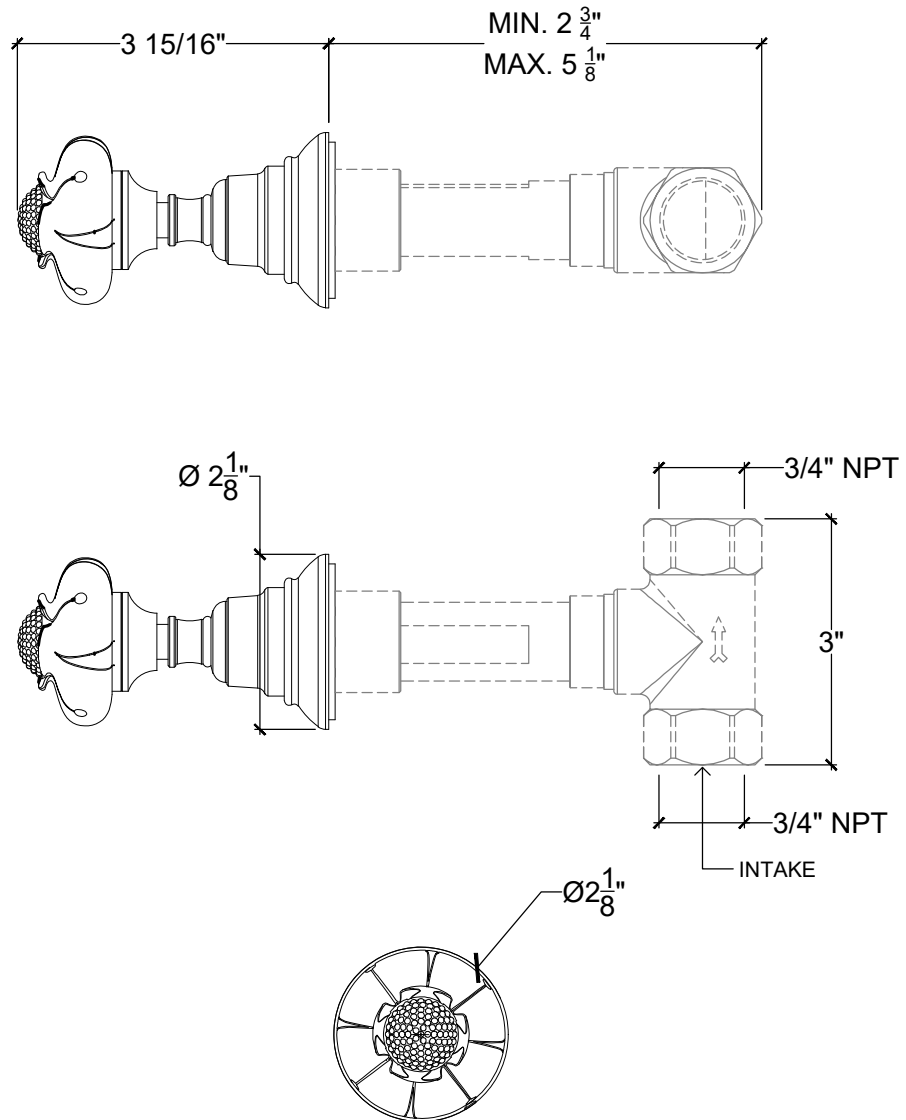

# LOTUS 3/4"

Wall mounted handle 3/4" NPT  
Ref # 01406735

Copyright © Compas 2010 www.compasstone.com

 COMPAS™