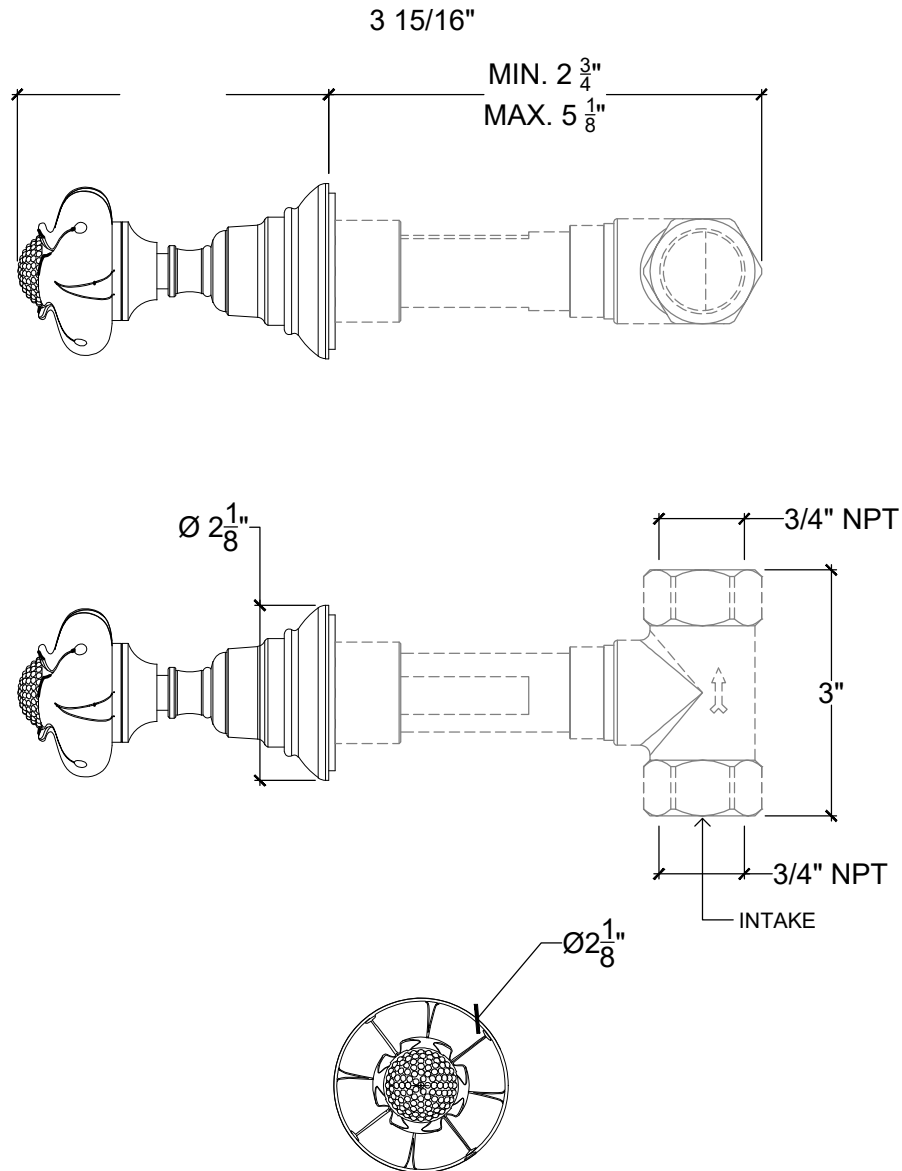

LOTUS 3/4"

Wall mounted handle for Tub/Shower - 3/4" NPT

Système mural - Levier Lotus pour Douche/Baignoire - 3/4" NPT

Ref # 01406735

Copyright © Compas 2010 www.compasstone.com

 COMPAS™