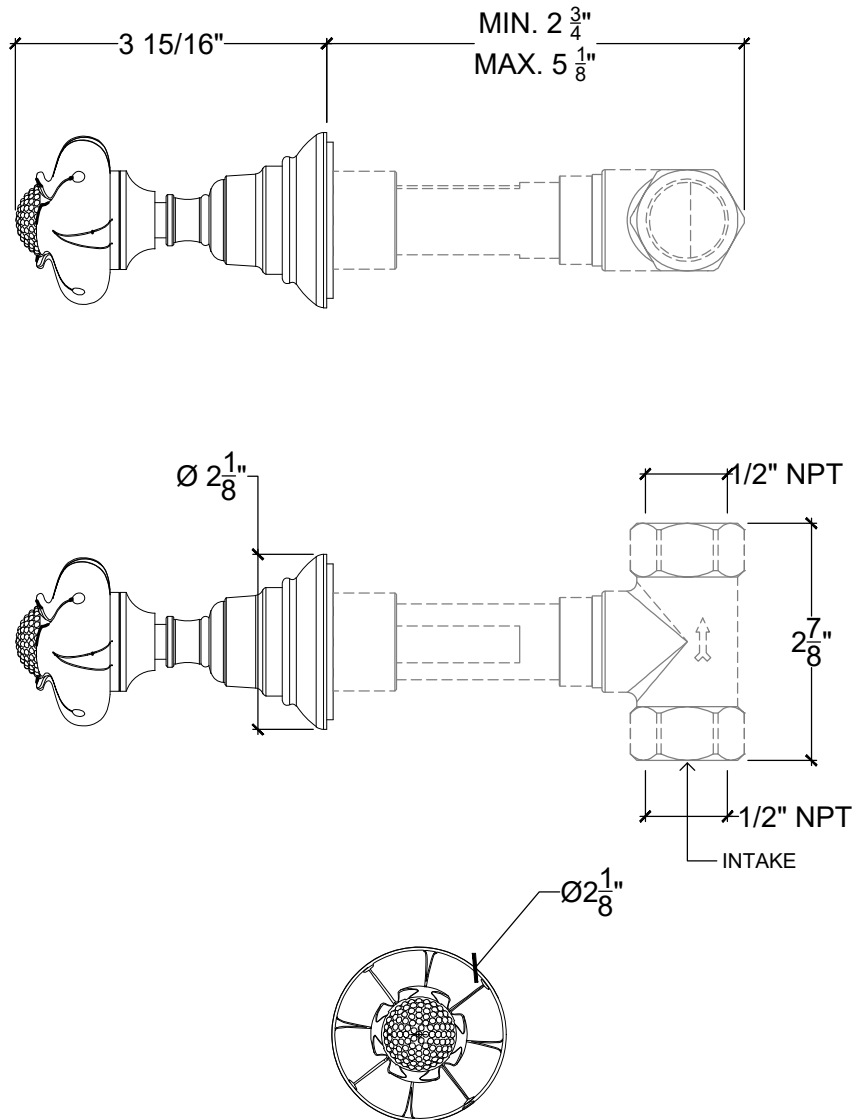

LOTUS 1/2"

Wall mounted handle 1/2" NPT
Ref # 01406730

Copyright © Compas 2010 www.compassstone.com

 COMPAS™