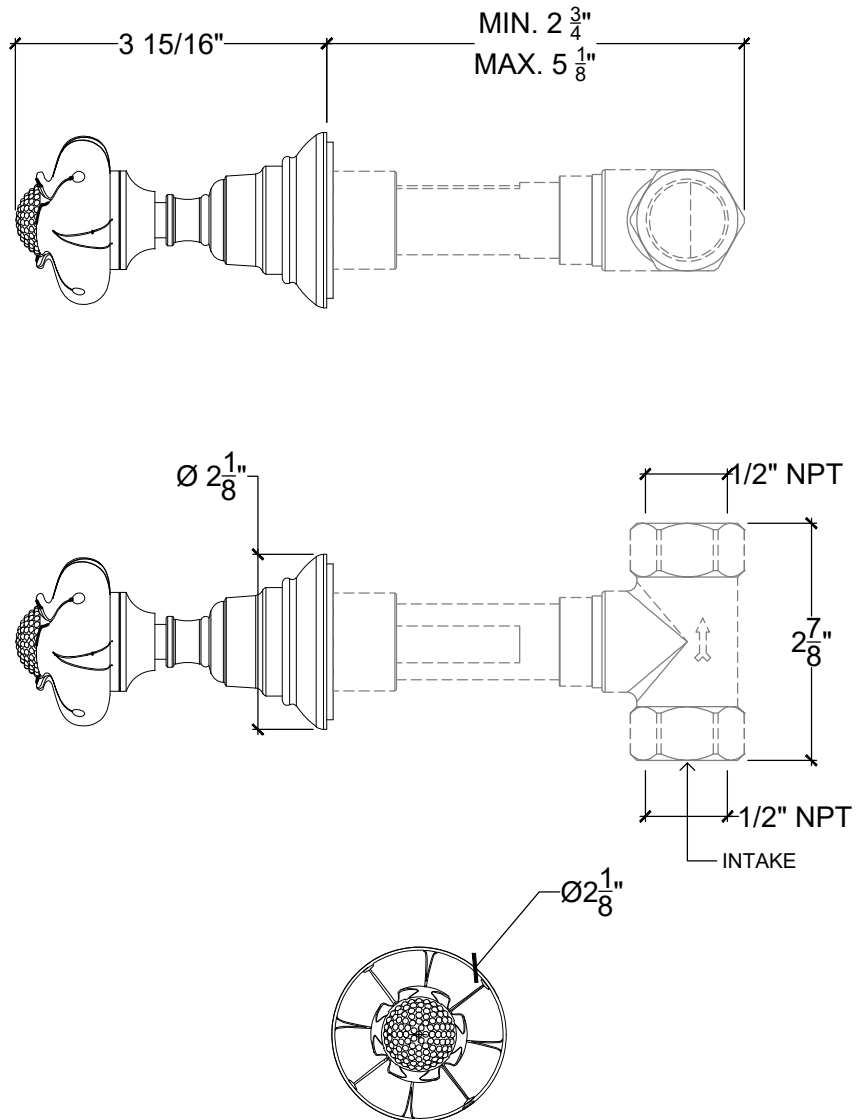

LOTUS 1/2"

Wall mounted handle 1/2" NPT
Système mural - Levier Lotus - 1/2" NPT
Ref # 01406730

Copyright © Compas 2010 www.compasstone.com

 COMPAS™