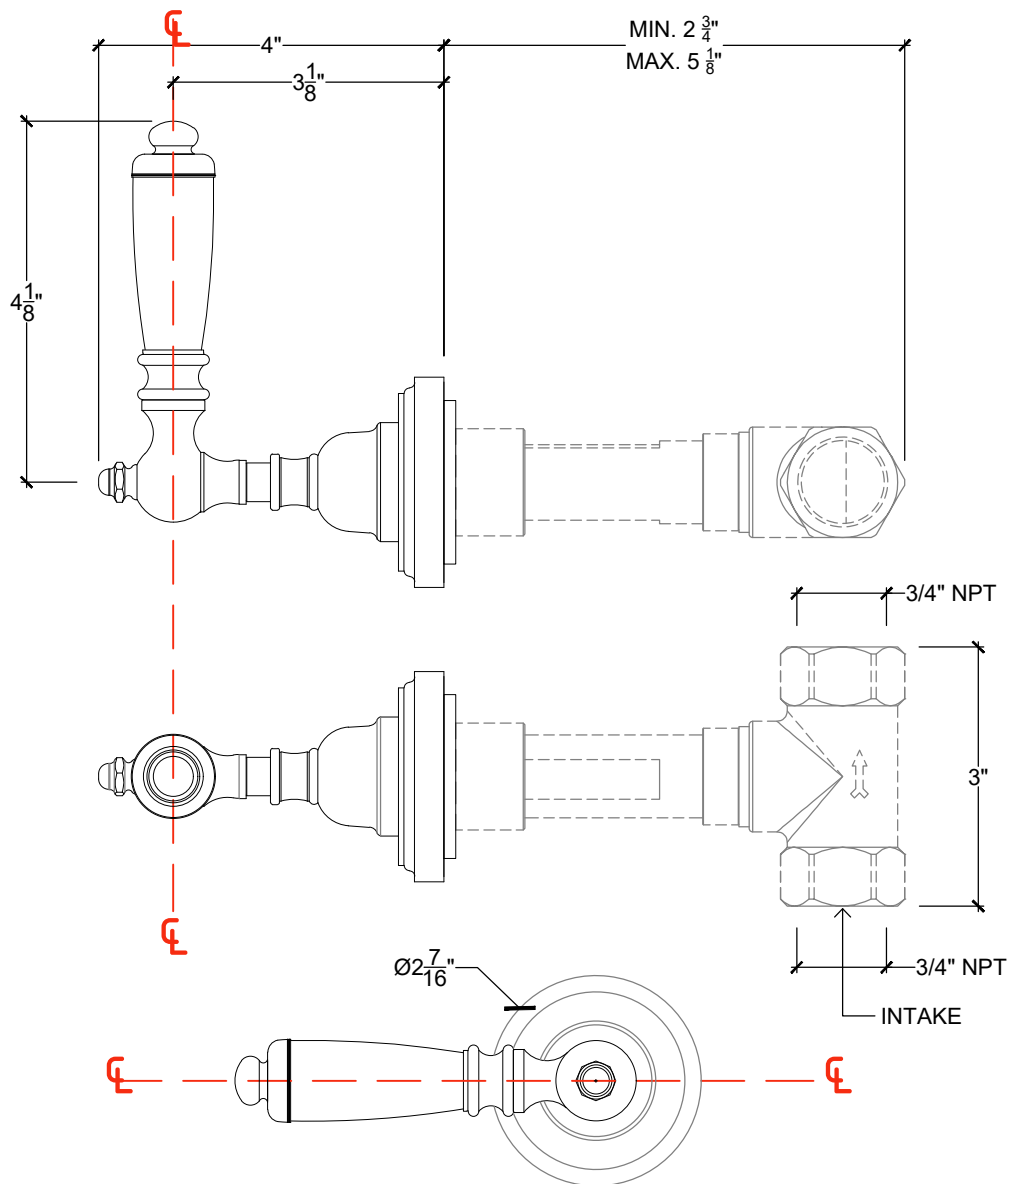

LIBERTY 3/4"

Wall mounted lever 3/4" NPT

Right lever - Ref # 11106735

Left lever - Ref # 11106736

Copyright © Compas 2010 www.compassstone.com