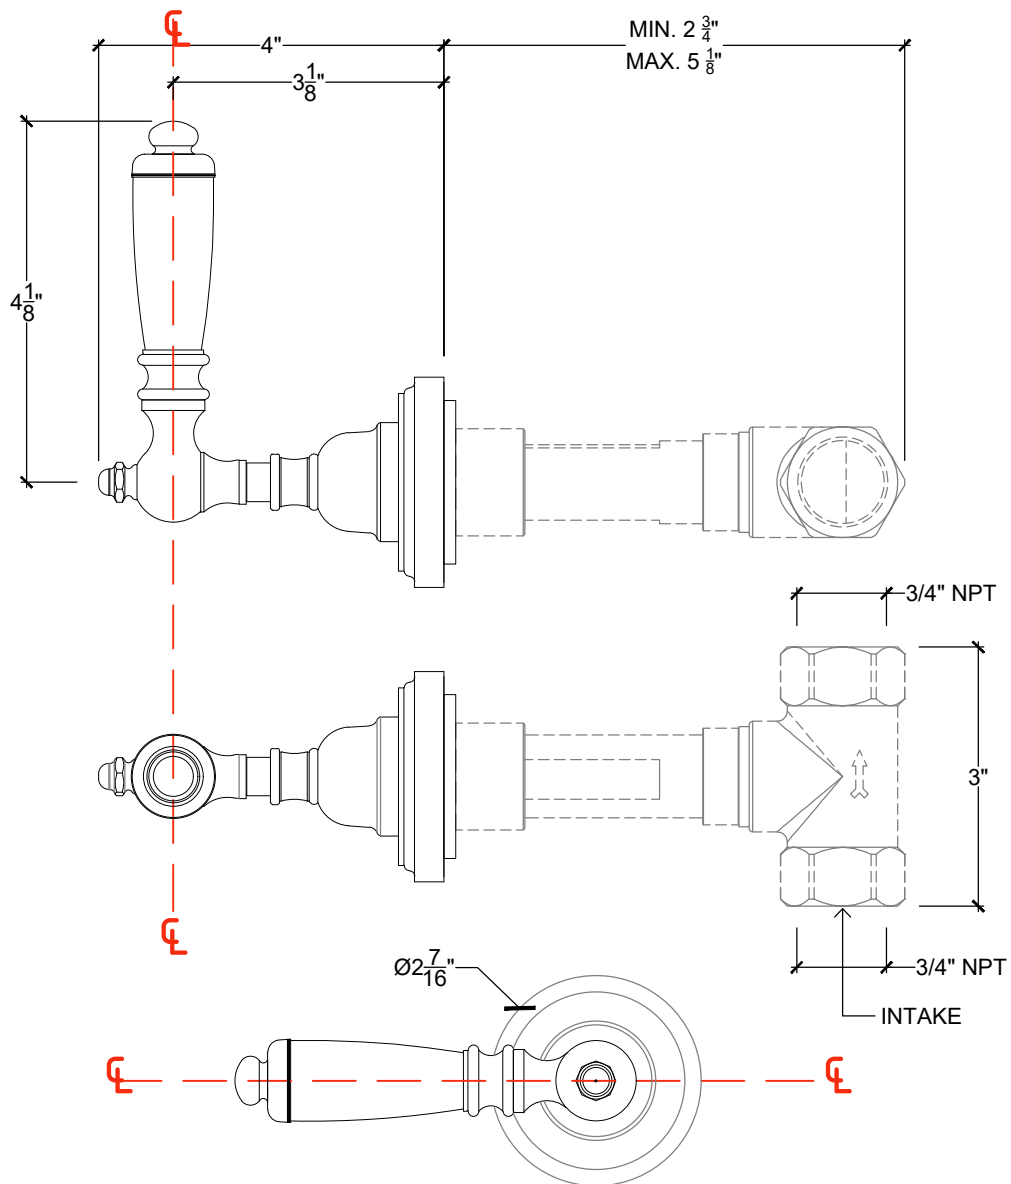

LIBERTY 3/4"

Wall mounted lever for Tub/Shower - 3/4" NPT

Système mural - Levier Liberty pour Douche/Baignoire - 3/4" NPT

Right lever - Ref # 11106735

Left lever - Ref # 11106736

Copyright © Compas 2010 www.compassstone.com