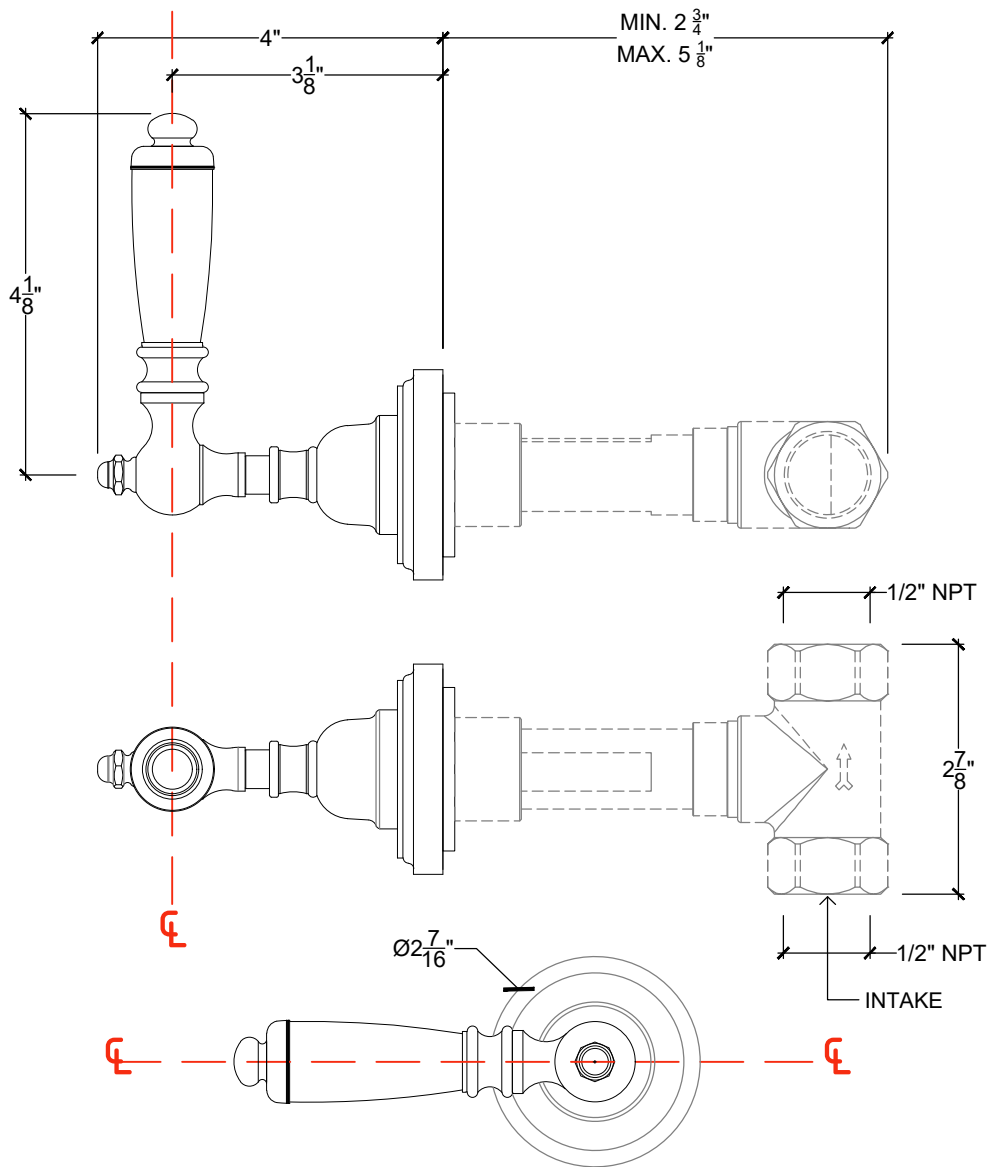

LIBERTY 1/2"

Wall mounted lever 1/2" NPT

Right lever - Ref # 11106730

Left lever - Ref # 11106731

Copyright © Compas 2010 www.compassstone.com

Product Support + 310 854 3023

06-21-2019

Technical Drawings are subject to change at Compas' discretion.