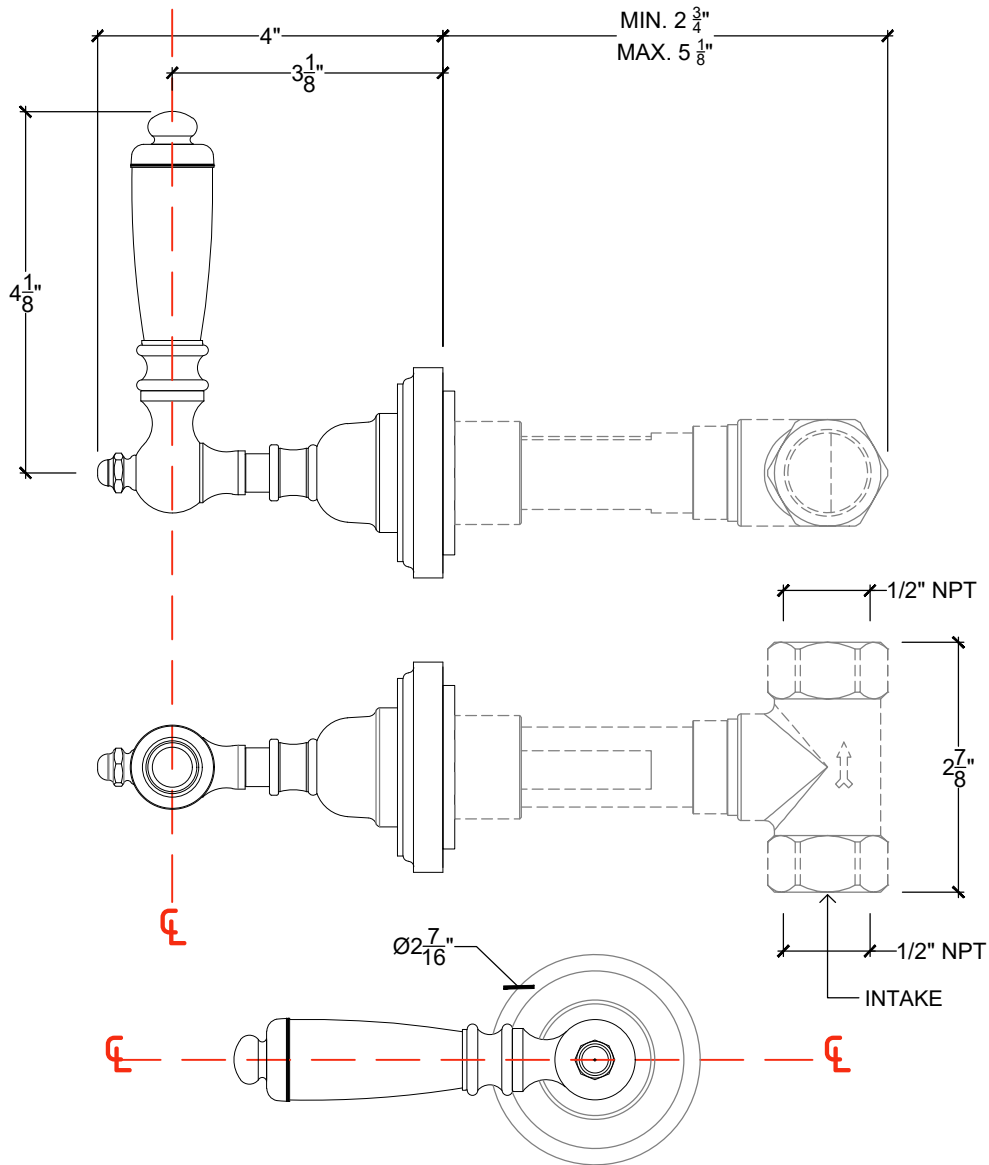

LIBERTY 1/2"

Wall mounted lever 1/2" NPT

Système mural - Levier Liberty - 1/2" NPT

Right lever - Ref # 11106730

Left lever - Ref # 11106731

Copyright © Compas 2010 www.compassstone.com

Product Support + 310 854 3023

06-21-2019

Technical Drawings are subject to change at Compas' discretion.