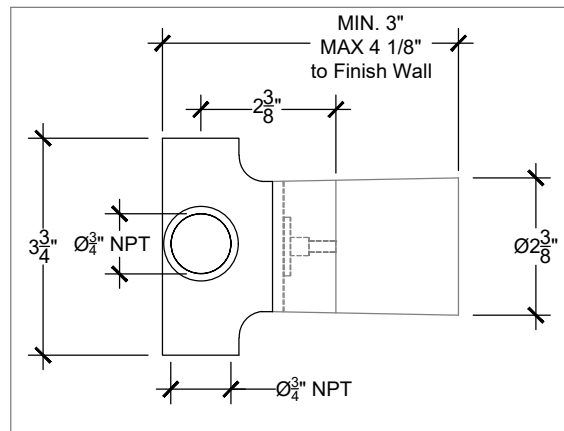

# LIBERTY DIVERTER

Wall mounted 2 way diverter 3/4" NPT  
Facade d'inverseur 3/4" NPT  
Ref # 11106602

FRONT VIEW

SIDE VIEW

TOP VIEW

**NOTE**  
2 way diverter must be used in combination  
with a valve that has a volume control  
( ON | OFF ) position.

1 way water supply  
2 way out supplies to other components

Copyright © Compas 2010 www.compassstone.com

 **COMPAS**<sup>™</sup>