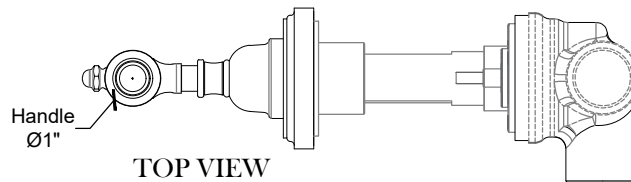

# LIBERTY DIVERTER

Wall mounted 2 way diverter 3/4" NPT  
Facade d'inverseur 3/4" NPT  
Ref # 11106602

FRONT VIEW

SIDE VIEW

TOP VIEW

**NOTE**  
2 way diverter must be used in combination  
with a valve that has a volume control  
( ON | OFF ) position.

1 way water supply  
2 way out supplies to other components

Copyright © Compas 2010 www.compassstone.com

 **COMPAS**<sup>™</sup>