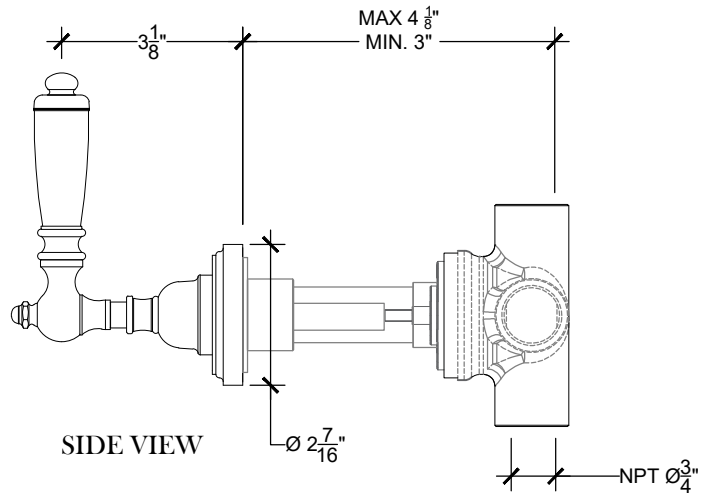

# LIBERTY DIVERTER

Wall mounted 2 way diverter 3/4" NPT  
Facade d'inverseur 3/4" NPT  
Ref # 11106602

FRONT VIEW

SIDE VIEW

TOP VIEW

**NOTE**  
2 way diverter must be used in combination  
with a valve that has a volume control  
( ON | OFF ) position.

1 way water supply  
2 way out supplies to other components

Copyright © Compas 2010 www.compassstone.com

 **COMPAS**<sup>™</sup>