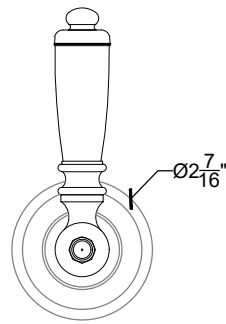

# LIBERTY DIVERTER

Wall mounted 2 way diverter 3/4" NPT  
Facade d'inverseur 3/4" NPT  
Ref # 11106602

FRONT VIEW

SIDE VIEW

TOP VIEW

**NOTE**  
2 way diverter must be used in combination  
with a valve that has a volume control  
( ON | OFF ) position.

1 way water supply  
2 way out supplies to other components

Copyright © Compas 2010 www.compassstone.com

 **COMPAS**<sup>™</sup>