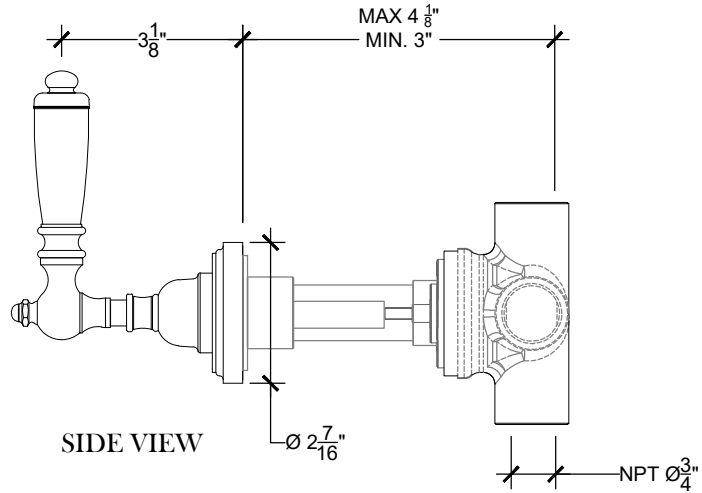

# LIBERTY DIVERTER

Wall mounted 2 ways diverter - 3/4" NPT  
Système mural - Inverseur pour douche - 3/4" NPT  
Ref # 11106602

FRONT VIEW

SIDE VIEW

TOP VIEW

**NOTE**  
2 ways diverter must be used in combination with a valve that has a volume control (ON | OFF) position.

1 way water supply  
2 ways out supplies to other components

Copyright © Compas 2010 www.compassstone.com

 COMPAS™

REVISED 01-03-2022