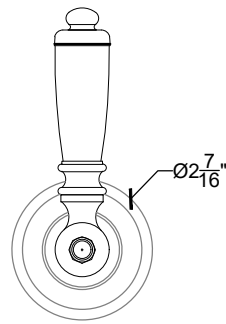

# LIBERTY DIVERTER

Wall mounted 2 ways diverter - 3/4" NPT  
Système mural - Inverseur pour douche - 3/4" NPT  
Ref # 11106602

FRONT VIEW

SIDE VIEW

TOP VIEW

**NOTE**  
2 ways diverter must be used in combination with a valve that has a volume control (ON | OFF) position.

1 way water supply  
2 ways out supplies to other components

Copyright © Compas 2010 www.compassstone.com

 COMPAS™

REVISED 01-03-2022