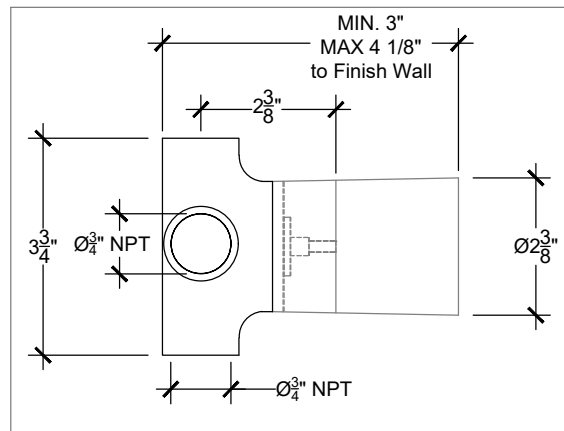

# LIBERTY DIVERTER

Wall mounted 2 ways diverter - 3/4" NPT  
Système mural - Inverseur pour douche - 3/4" NPT  
Ref # 11106602

FRONT VIEW

SIDE VIEW

TOP VIEW

**NOTE**  
2 ways diverter must be used in combination with a valve that has a volume control (ON | OFF) position.

1 way water supply  
2 ways out supplies to other components

Copyright © Compas 2010 www.compassstone.com

 COMPAS™

REVISED 01-03-2022