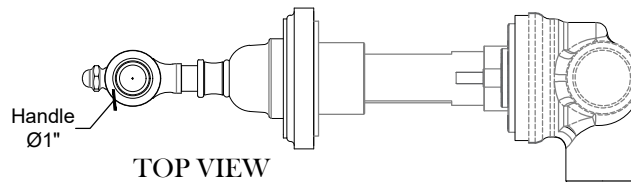

# LIBERTY DIVERTER

Wall mounted 2 ways diverter - 3/4" NPT  
Système mural - Inverseur pour douche - 3/4" NPT  
Ref # 11106602

FRONT VIEW

SIDE VIEW

TOP VIEW

**NOTE**  
2 ways diverter must be used in combination with a valve that has a volume control (ON | OFF) position.

1 way water supply  
2 ways out supplies to other components

Copyright © Compas 2010 www.compassstone.com

 COMPAS™

REVISED 01-03-2022