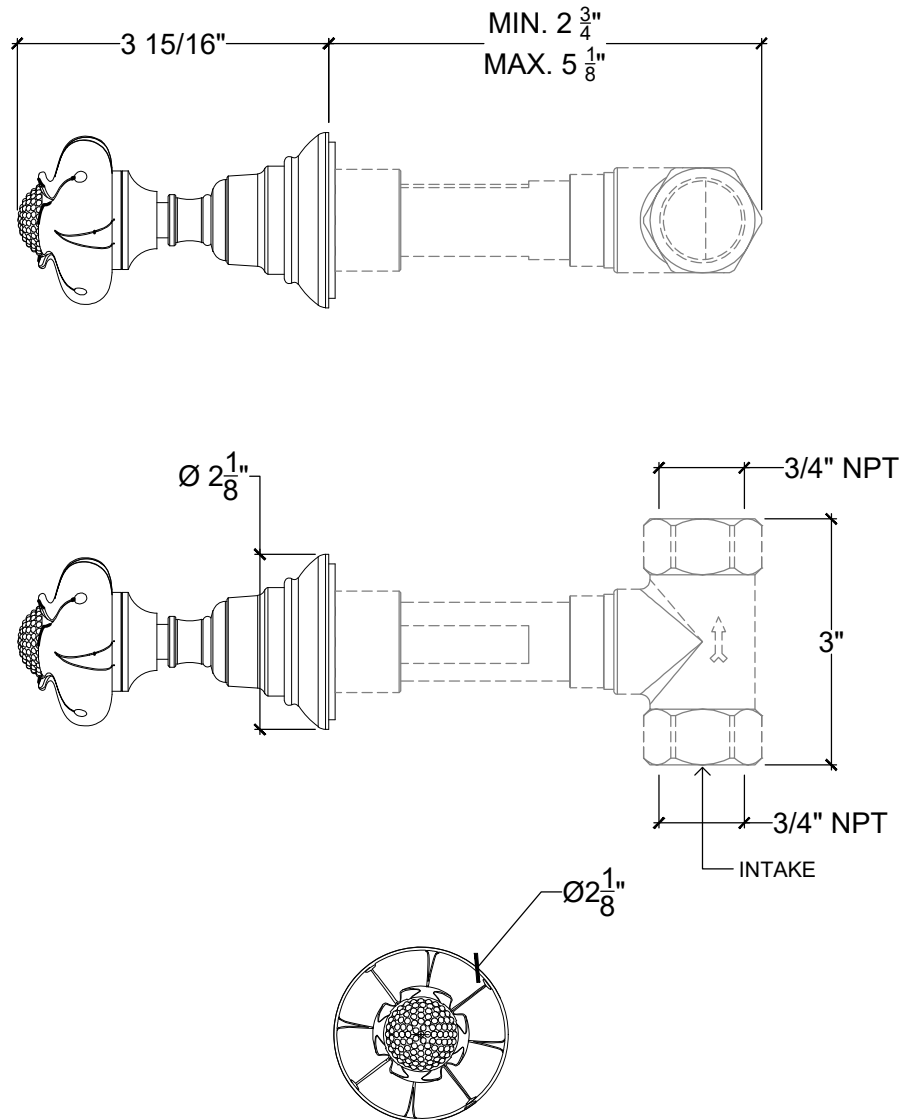

# LOTUS 3/4"

Wall mounted handle for Tub/Shower - 3/4" NPT  
Système mural - Poignée Lotus pour Douche/Baignoire - 3/4" NPT  
Ref # 01406735

Copyright © Compas 2010 www.compasstone.com

 COMPAS™