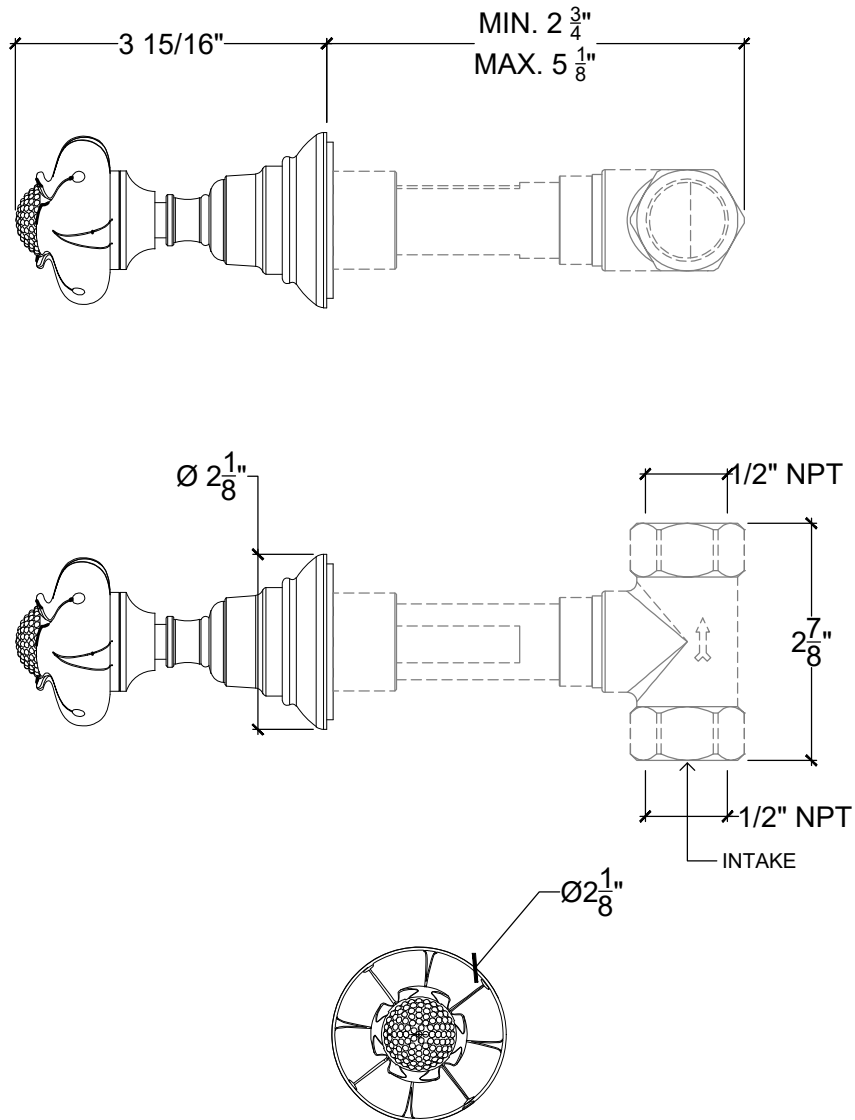

LOTUS 1/2"

Wall mounted handle 1/2" NPT
Système mural - poignée Lotus - 1/2" NPT
Ref # 01406730

Copyright © Compas 2010 www.compassstone.com

 COMPAS™