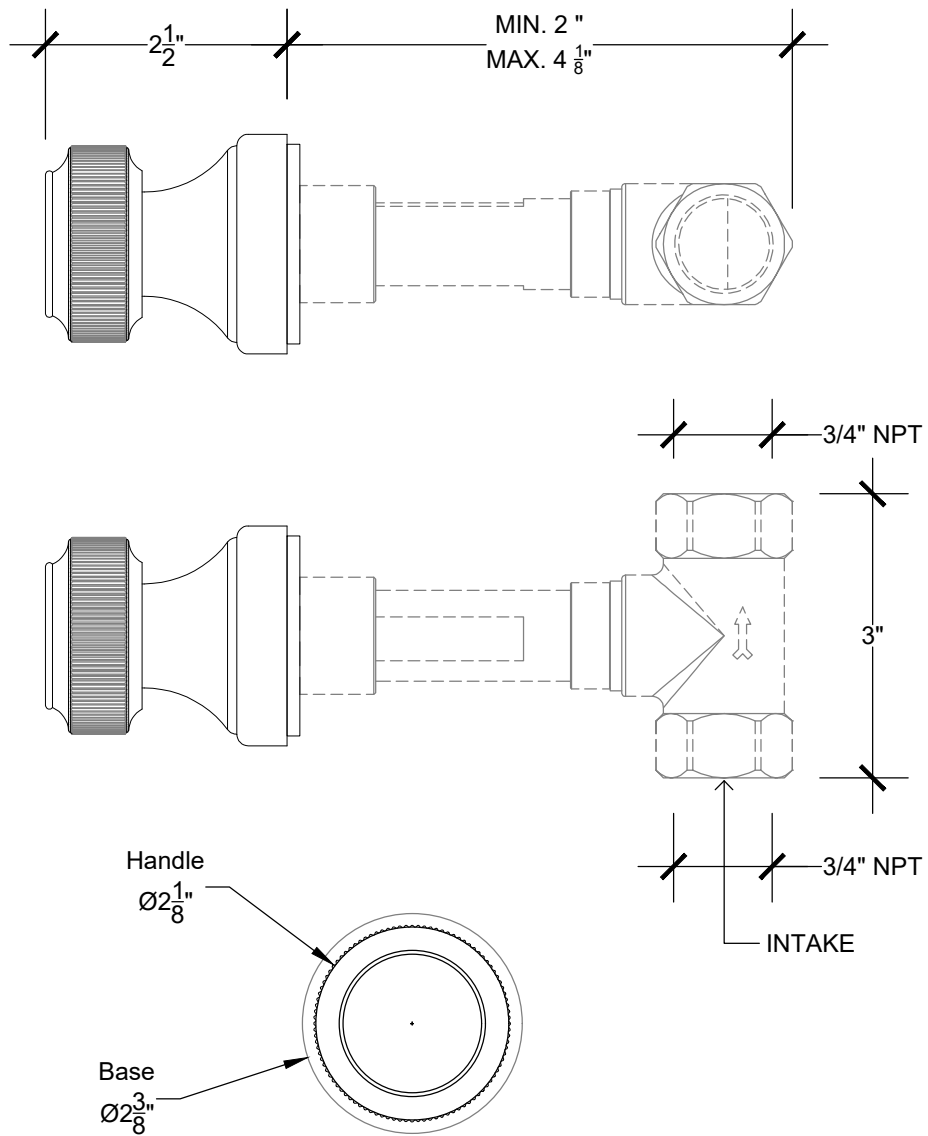

KNURL 3/4"

Wall mounted handle - 3/4" NPT
Facade murale / arret ancastre
Style # 12906735

Copyright © Compass 2010 www.compassstone.com