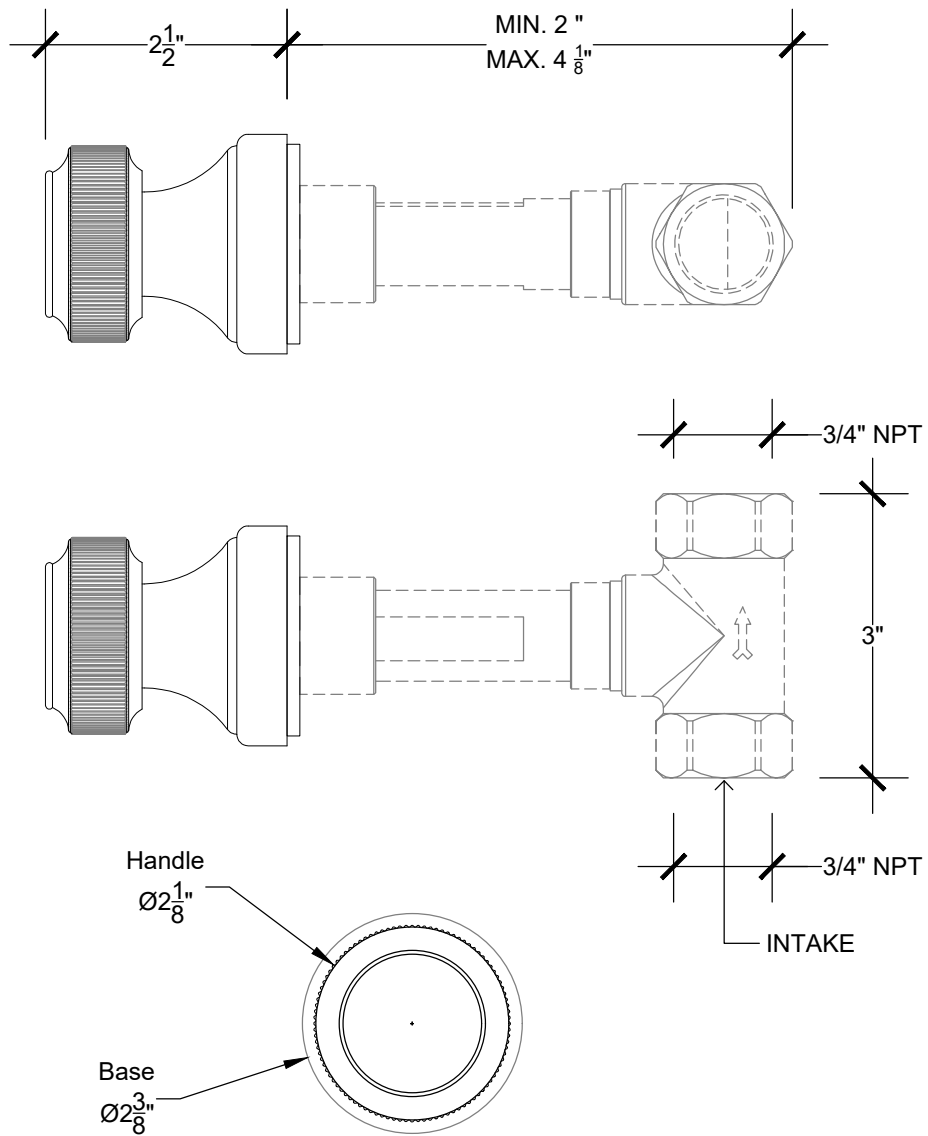

KNURL 3/4"

Wall mounted handle for tub/shower - 3/4" NPT

Système mural - Levier Knurl pour douche/baignoire - 3/4" NPT

Style # 12906735

Copyright © Compass 2010 www.compassstone.com