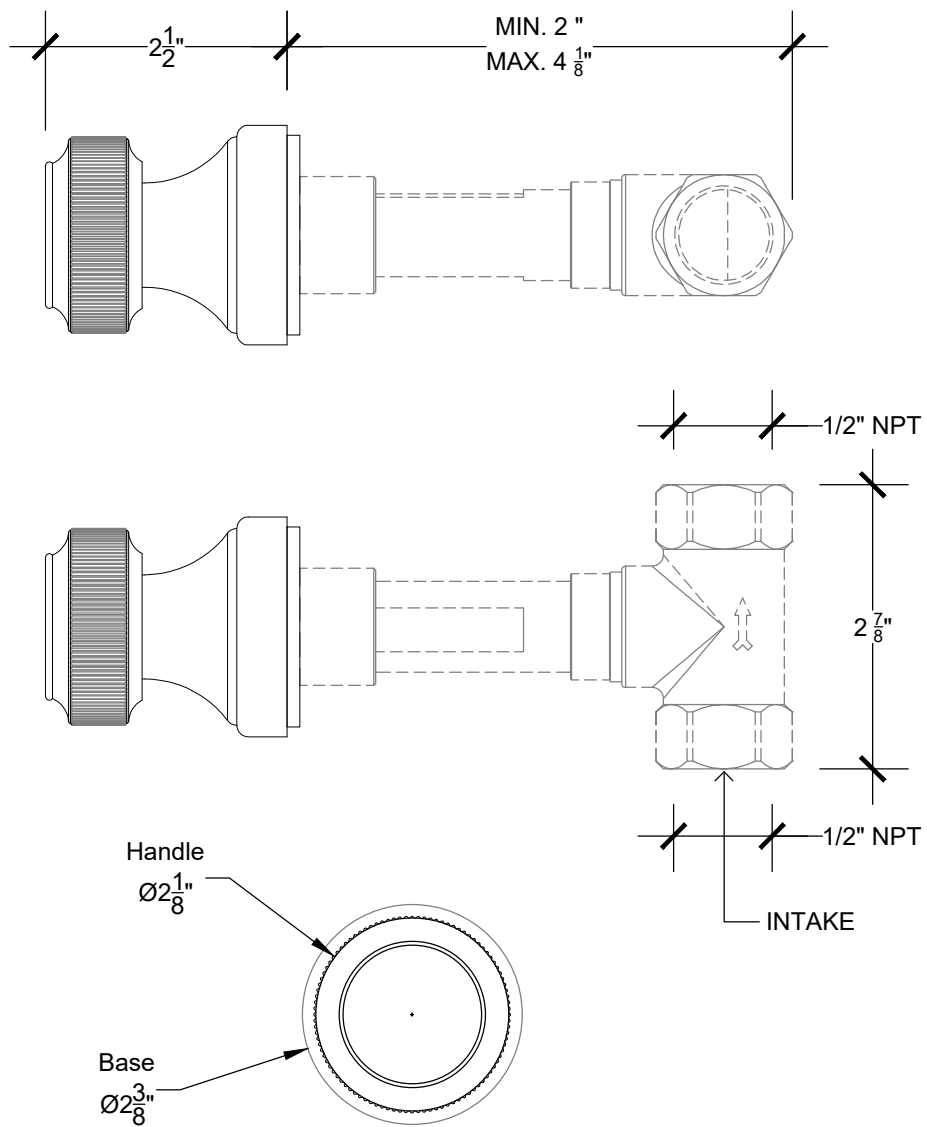

KNURL 1/2"

Wall mounted handle - 1/2" NPT
Système mural - Levier Knurl - 1/2" NPT
Style # 12906730

Copyright © Compass 2010 www.compassstone.com