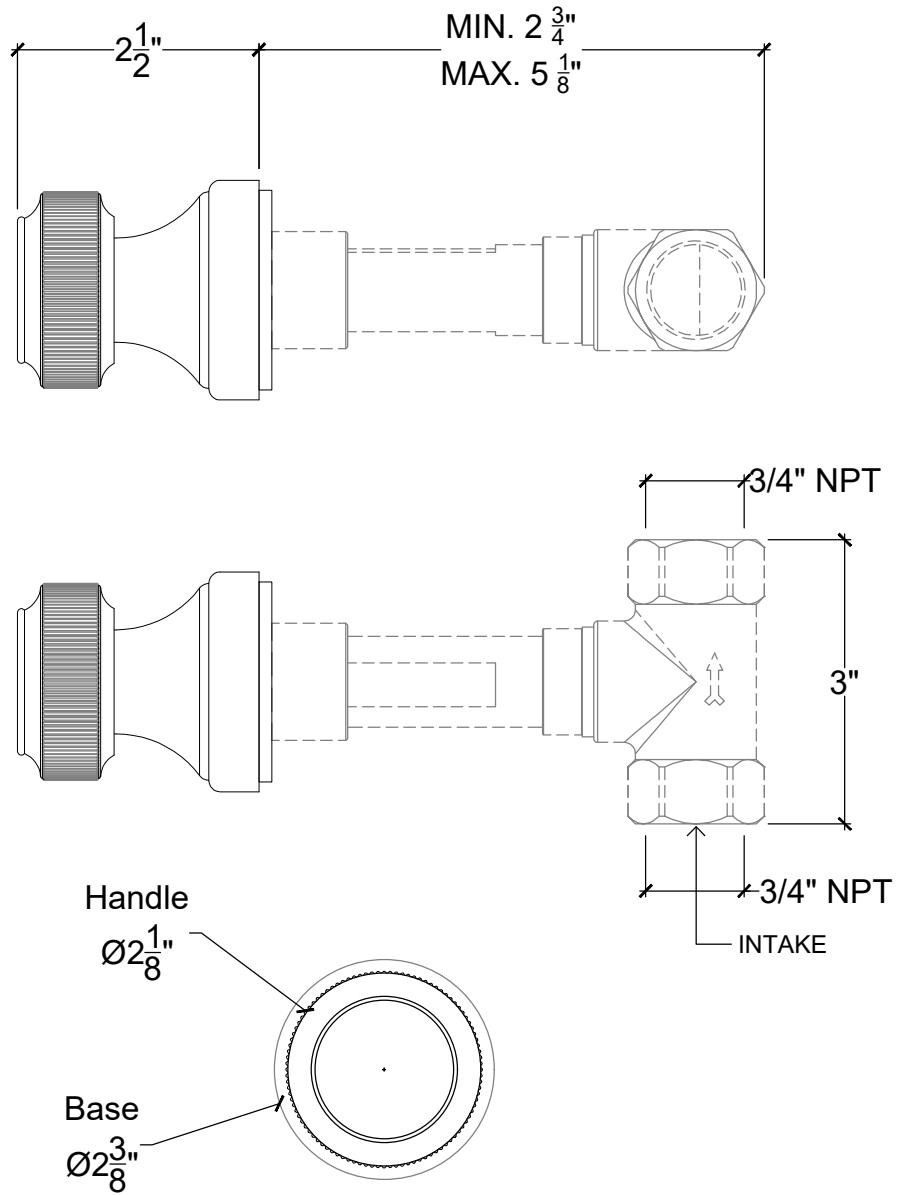

# KNURL

Wall mounted handle for tub/shower - 3/4" NPT

Système mural - Poignée Knurl pour douche/baignoire - 3/4" NPT

Style # 012906735

Copyright © Compass 2010 www.compassstone.com