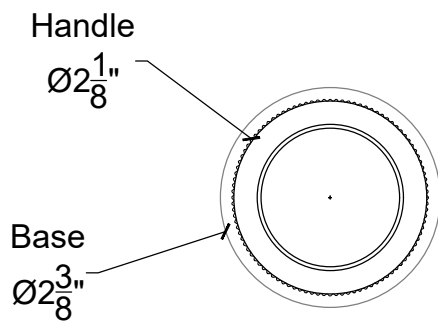

KNURL

Wall mounted handle - 1/2" NPT
Système mural - Poignée Knurl - 1/2" NPT
Style # 012906730

Copyright © Compas 2010 www.compassstone.com

 COMPAS™