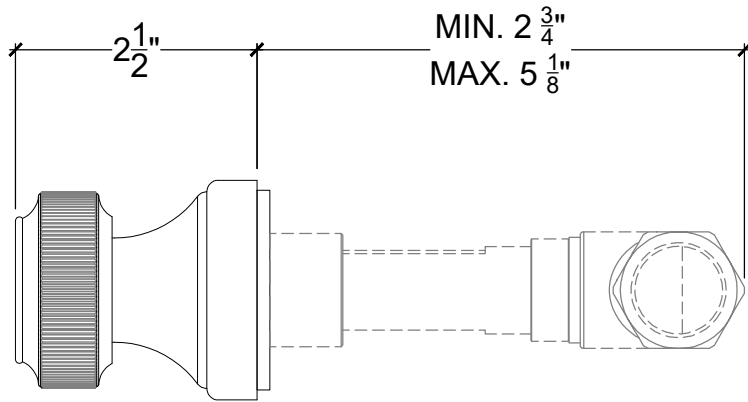

KNURL

Wall mounted handle - 1/2" NPT
Système mural - Poignée Knurl - 1/2" NPT
Style # 012906730

Copyright © Compas 2010 www.compassstone.com

 COMPAS™