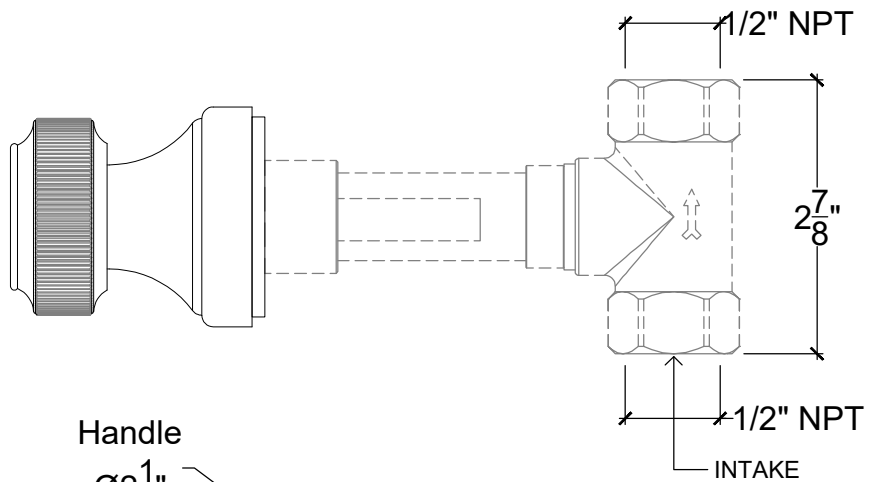

KNURL

Wall mounted handle - 1/2" NPT
Système mural - Poignée Knurl - 1/2" NPT
Style # 012906730

Copyright © Compas 2010 www.compassstone.com

 COMPAS™