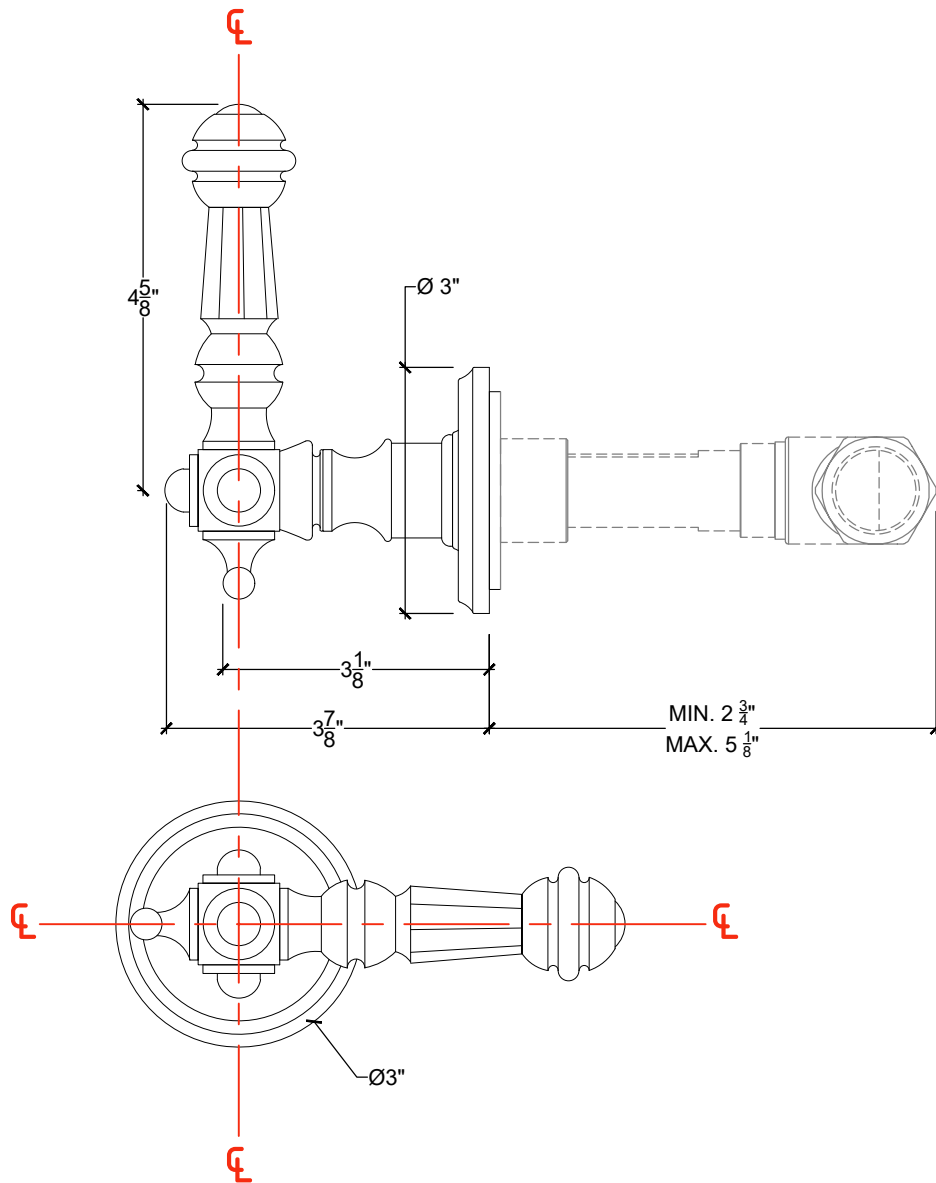

ESPAGNOLE 3/4"

Wall mounted lever handle $\frac{3}{4}$ " NPT

Right Handle Lever Style # 10706735

Left Handle Lever Style # 10706736

Copyright © Compass 2010 www.compassstone.com