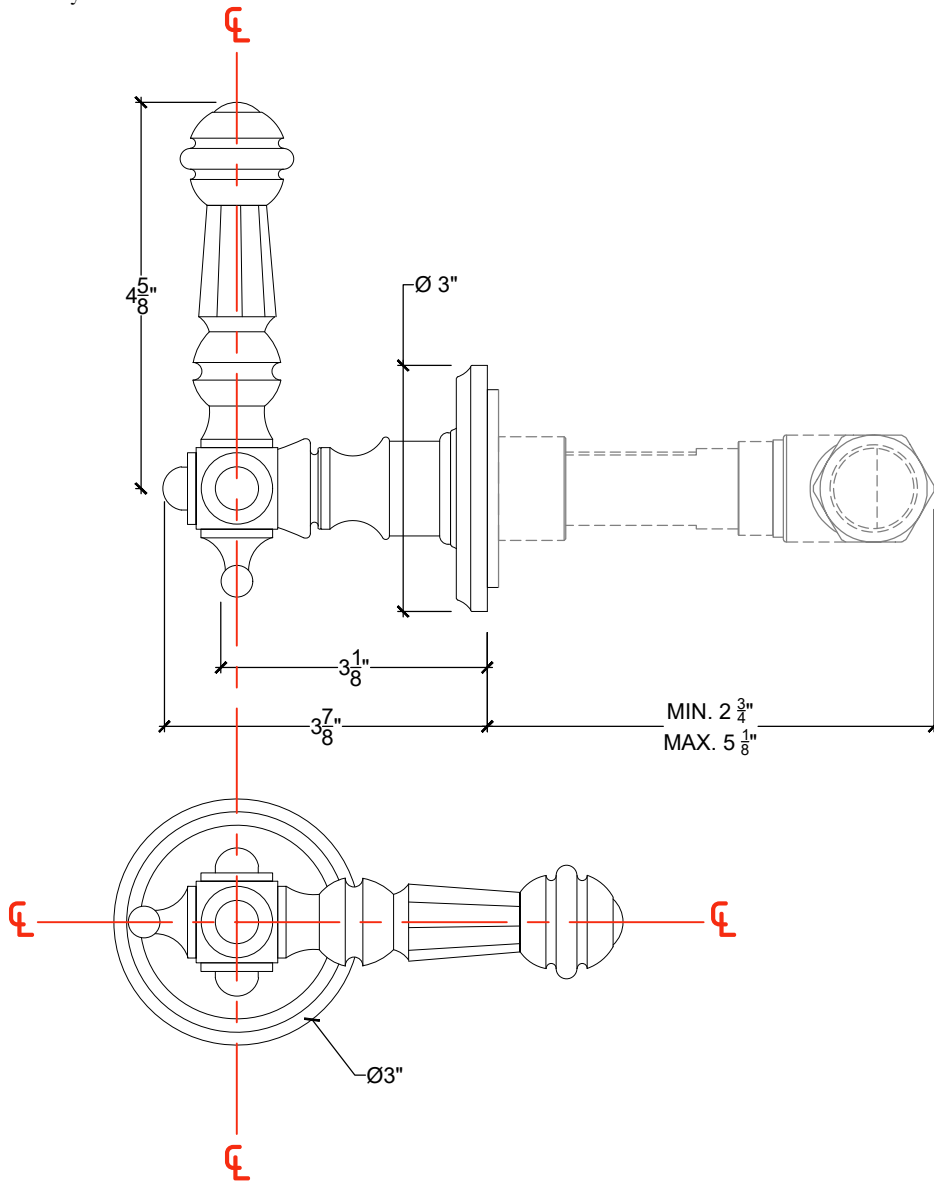

# ESPAGNOLE 3/4"

Wall mounted lever for tub/shower - 3/4"NPT

Système mural - Levier Espagnole pour douche/baignoire - 3/4" NPT

Right Handle Style # 10706735

Left Handle Style # 10706736

Copyright © Compass 2010 www.compassstone.com