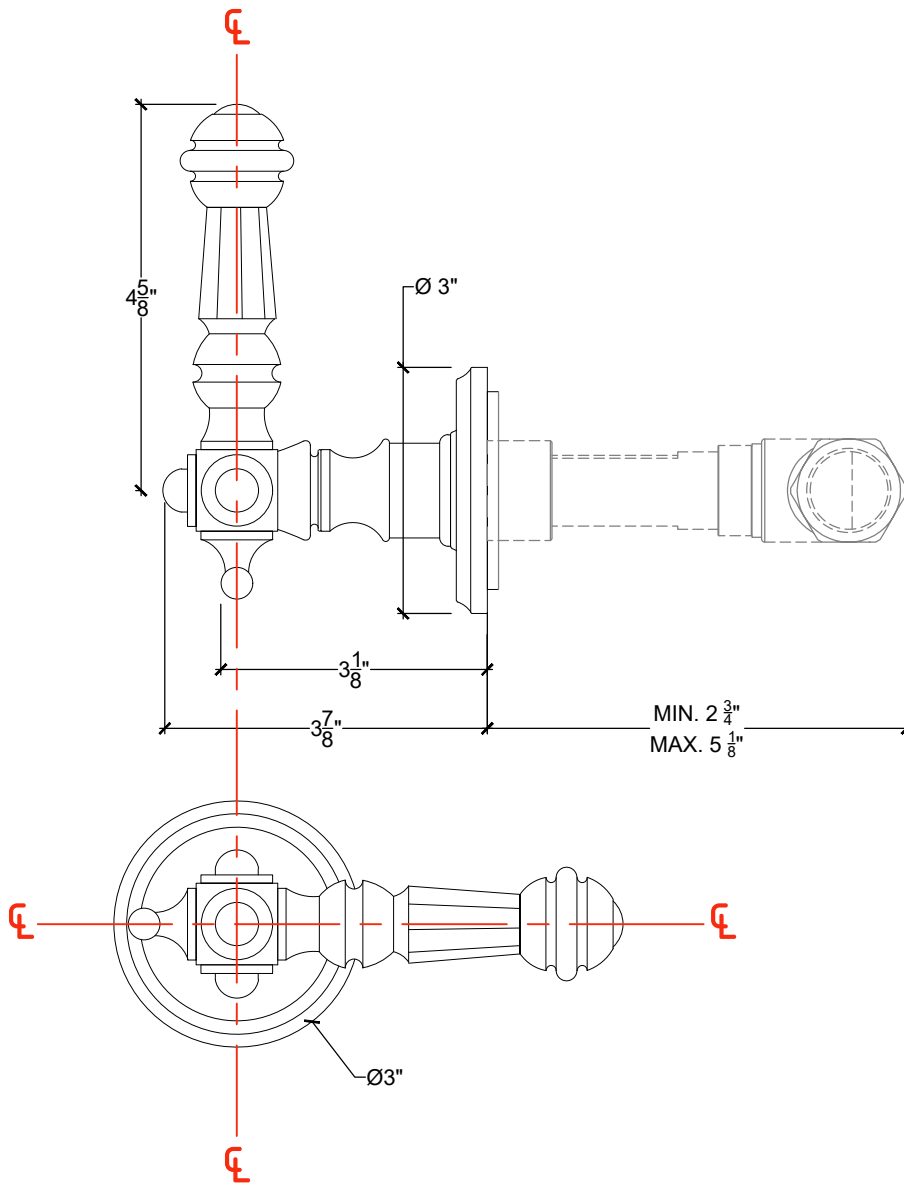

ESPAGNOLE 1/2"

Wall mounted lever handle $\frac{1}{2}$ " NPT

Right Handle Lever Style # 10706730

Left Handle Lever Style # 10706731

Copyright © Compass 2010 www.compassstone.com