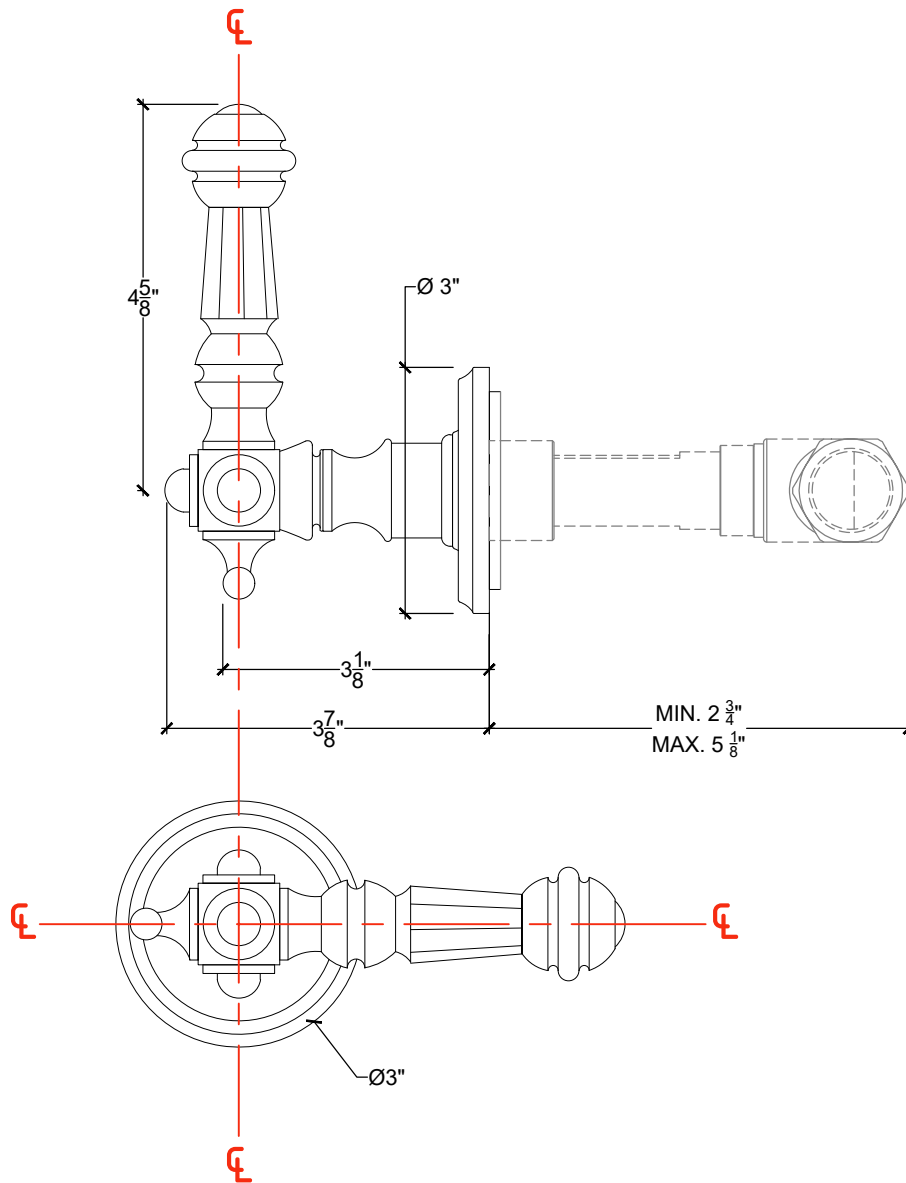

ESPAGNOLE 1/2"

Wall mounted lever - 1/2" NPT

Système mural - Levier Espagnole - 1/2" NPT

Right Handle Style # 10706730

Left Handle Style # 10706731

Copyright © Compas 2010 www.compassstone.com

 COMPAS™