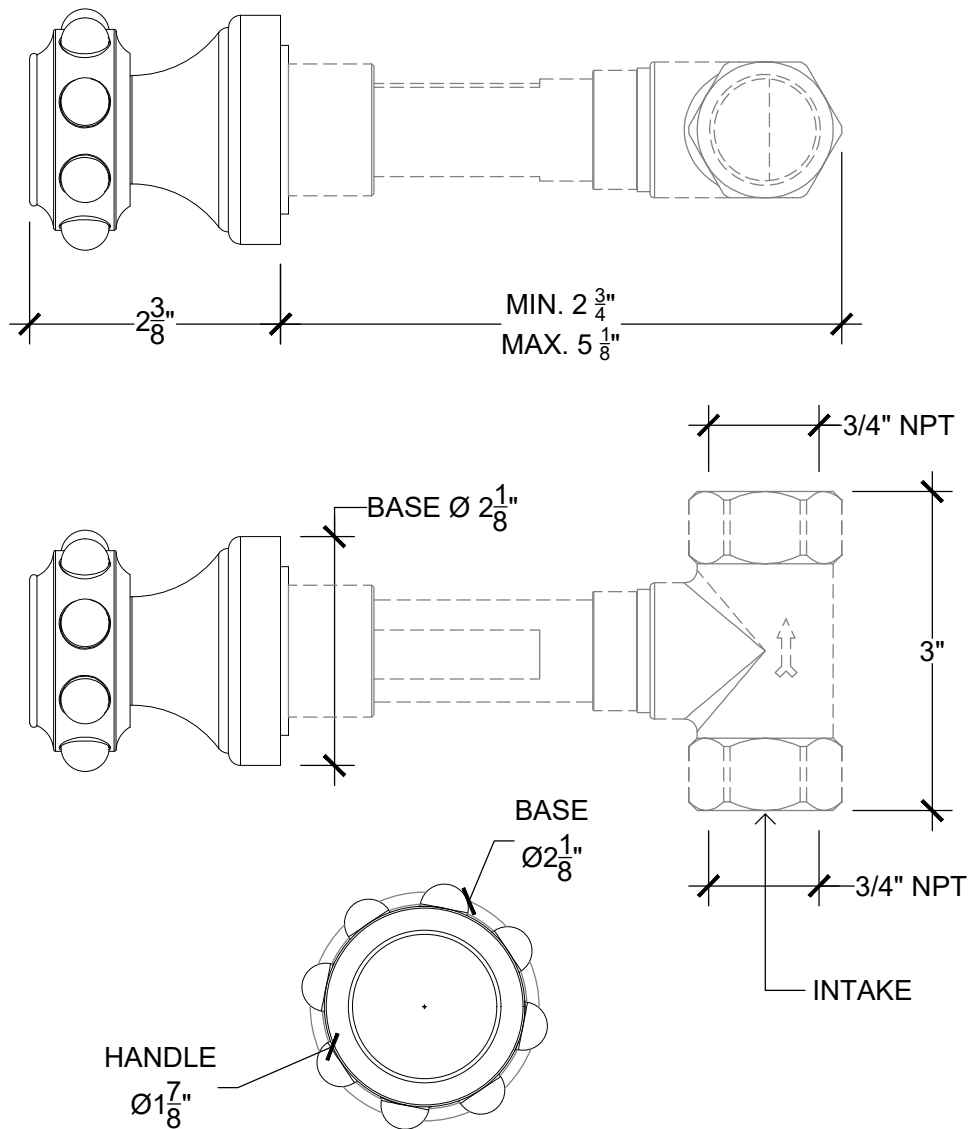

XL PEARL 3/4"

Wall mounted handle 3/4" NPT
Ref # 06206735

Copyright Compass 2010 www.compassstone.com