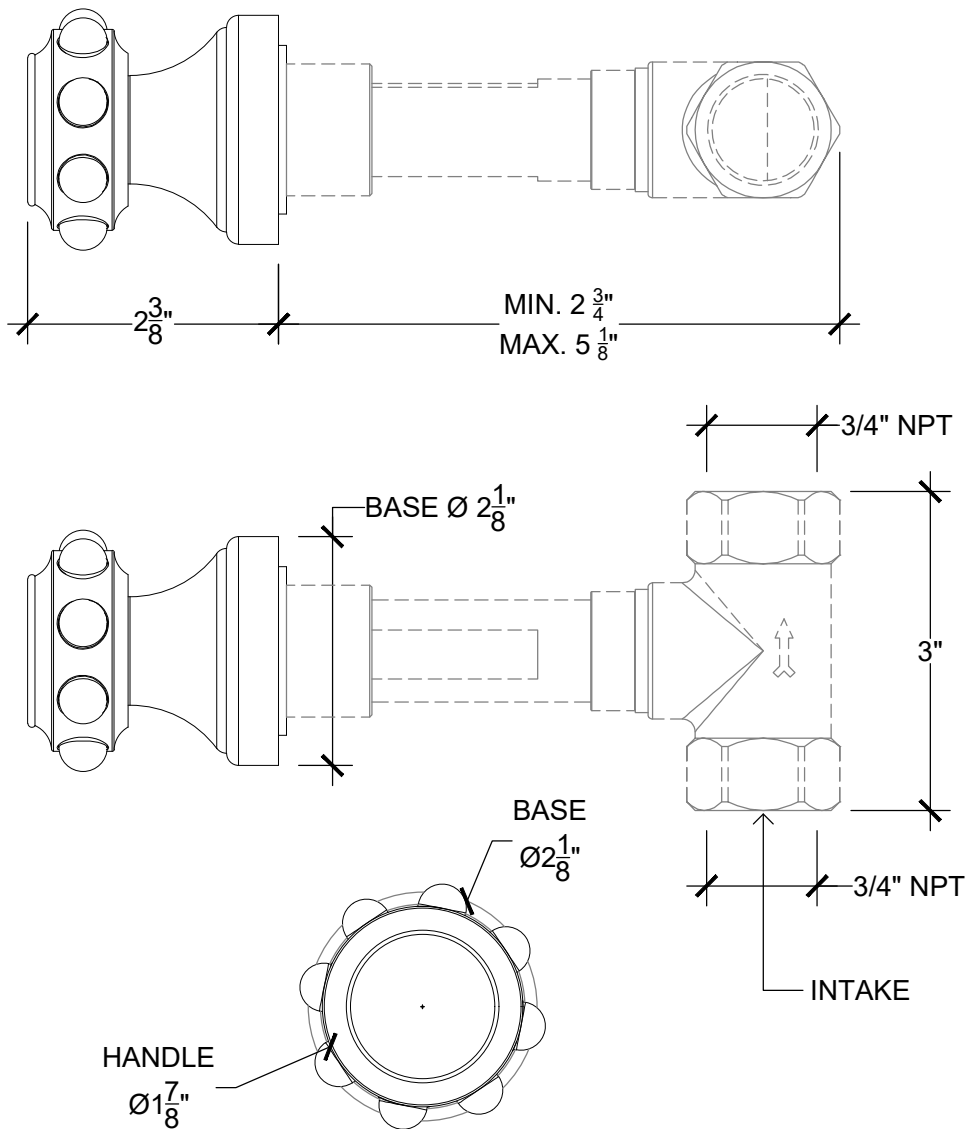

XL PEARL 3/4"

Wall mounted handle for tub/shower - 3/4" NPT

Système mural - Levier XL Pearl pour douche/baignoire - 3/4" NPT

Ref # 06206735

Copyright Compass 2010 www.compassstone.com