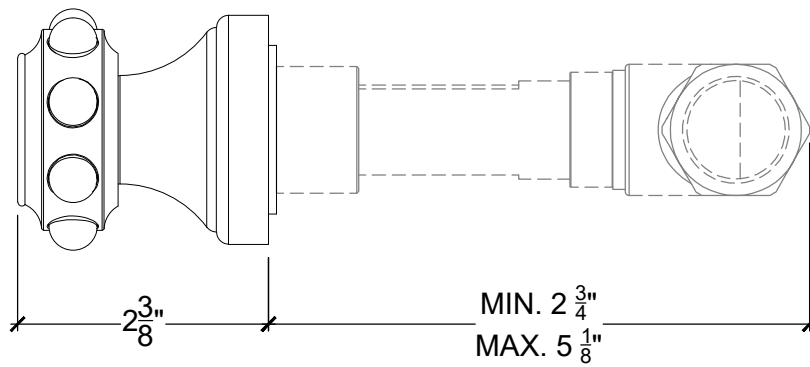

# XL - PEARL 1/2"

Wall mounted handle 1/2" NPT  
Ref # 06206730

Copyright © Compass 2010 www.compassstone.com