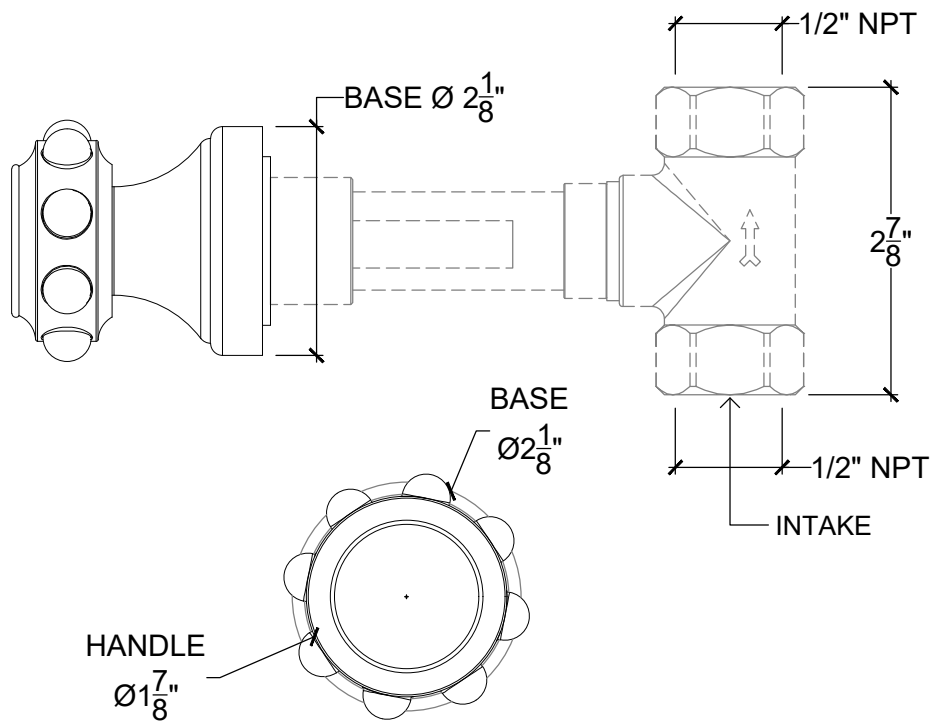

# XL - PEARL 1/2"

Wall mounted handle 1/2" NPT  
Ref # 06206730

Copyright © Compass 2010 www.compassstone.com