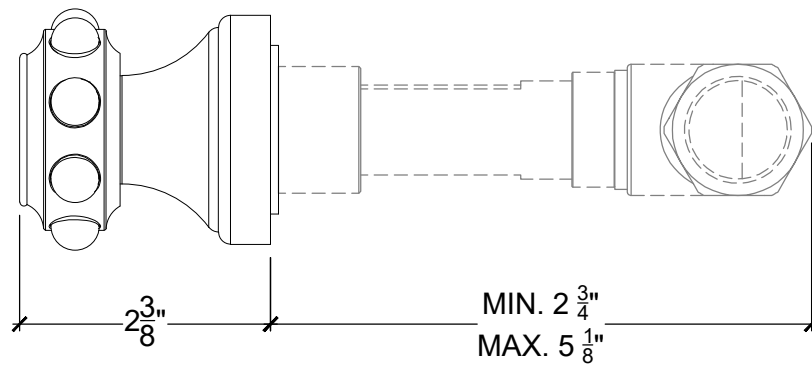

XL - PEARL 1/2"

Wall mounted handle - 1/2" NPT

Système mural - Levier XL Pearl - 1/2" NPT

Ref # 06206730

Copyright © Compas 2010 www.compassstone.com

 COMPAS™

REVISED 02-28-2022