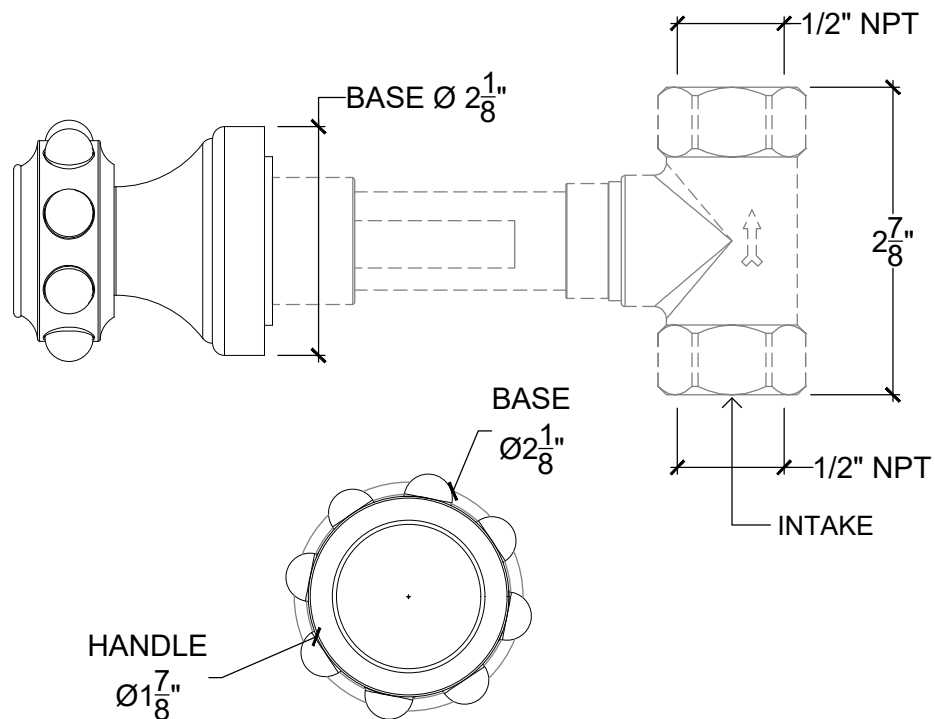

XL - PEARL 1/2"

Wall mounted handle - 1/2" NPT

Système mural - Levier XL Pearl - 1/2" NPT

Ref # 06206730

Copyright © Compas 2010 www.compassstone.com

 COMPAS™

REVISED 02-28-2022