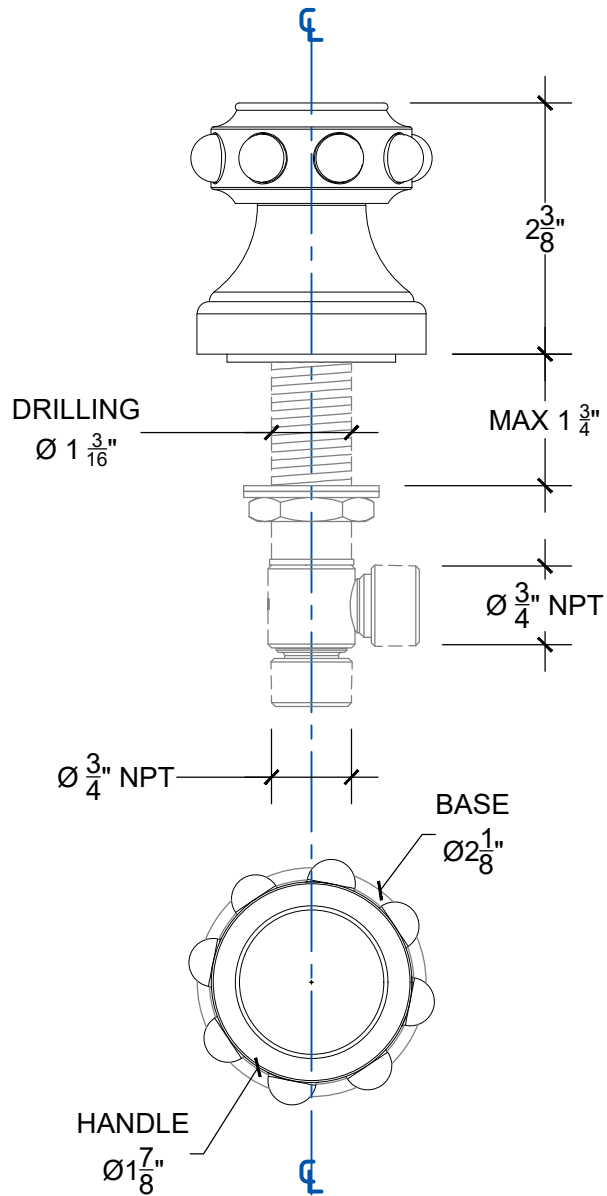

XL - PEARL 3/4"

Deck mounted handle 3/4" NPT

Ref # 06206725

Copyright - Compass 2010 www.compassstone.com

 COMPAS™

Revised 02-25-2022