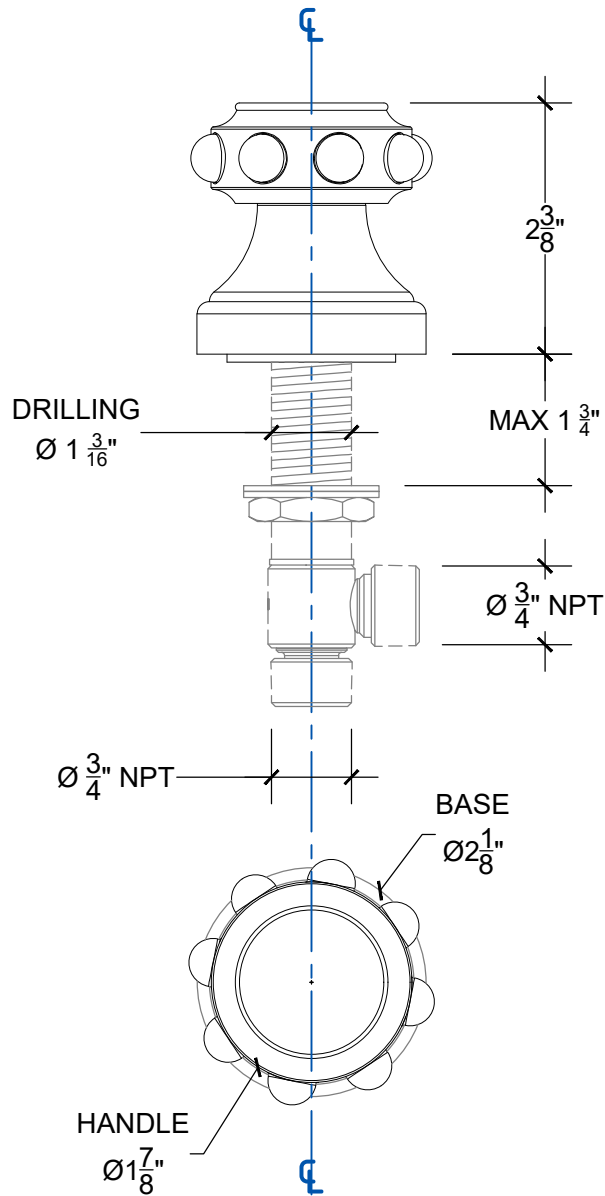

XL - PEARL 3/4"

Deck mounted handle for tub - 3/4" NPT

Montage sur plan - Levier XL Pearl pour baignoire - 3/4" NPT

Ref # 06206725

Copyright - Compas 2010 www.compassstone.com

 COMPAS™

Revised 02-25-2022