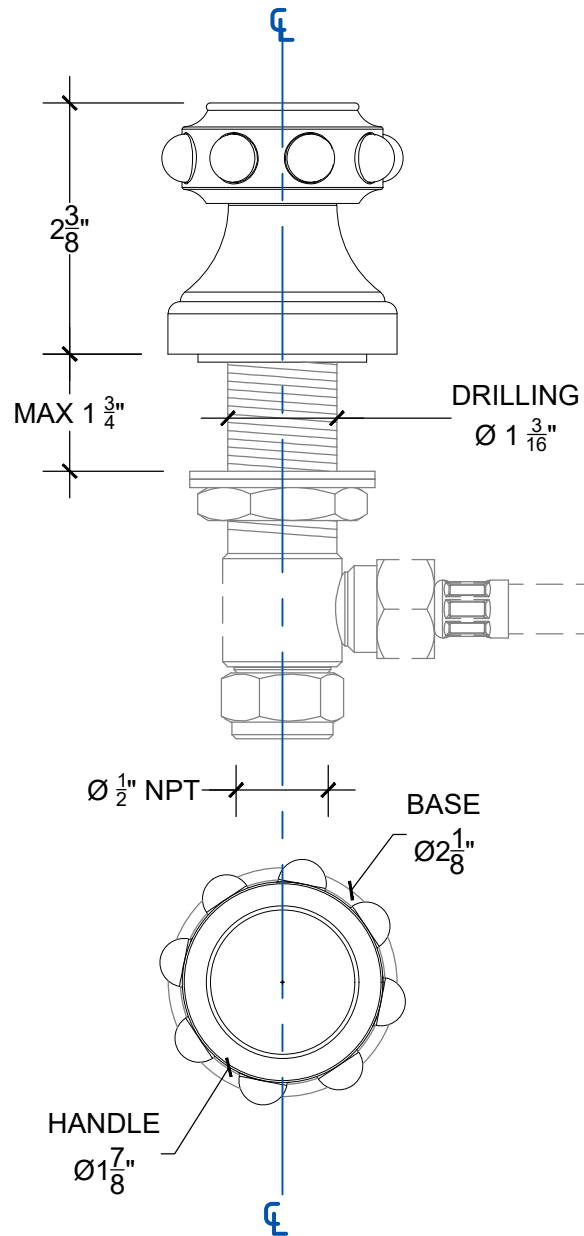

# XL - PEARL 1/2"

Deck mounted handle 1/2" NPT  
Ref # 06206720

Copyright Compass 2010 www.compassstone.com

 COMPAS™