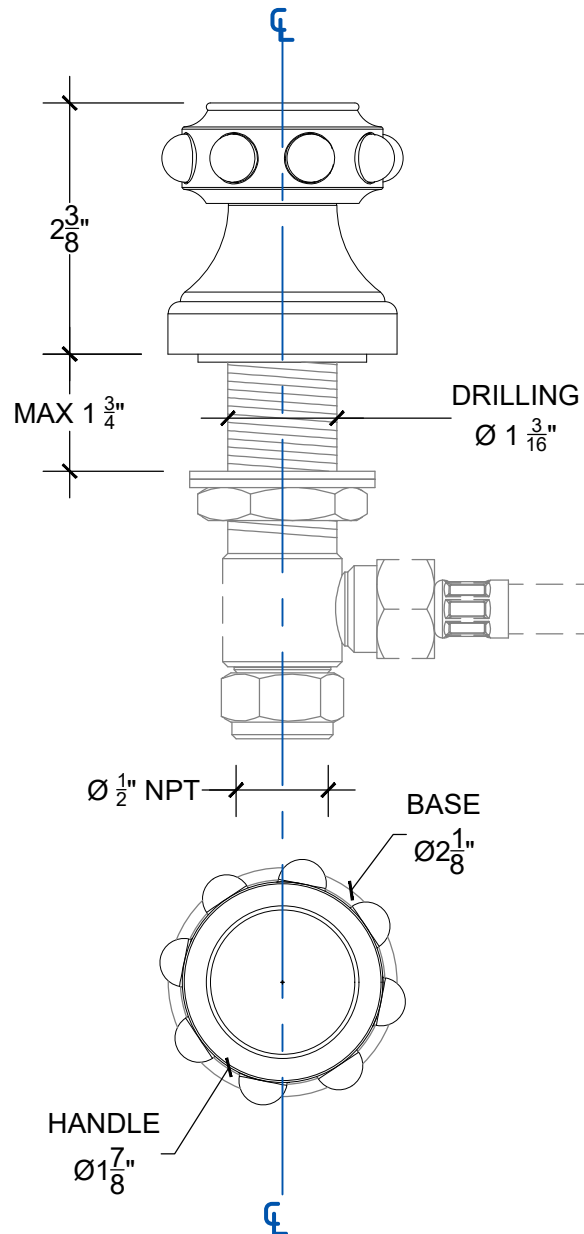

XL - PEARL 1/2"

Deck mounted handle 1/2" NPT

Montage sur plan - Levier XL Pearl - 1/2" NPT

Ref # 06206720

Copyright - Compass 2010 www.compassstone.com