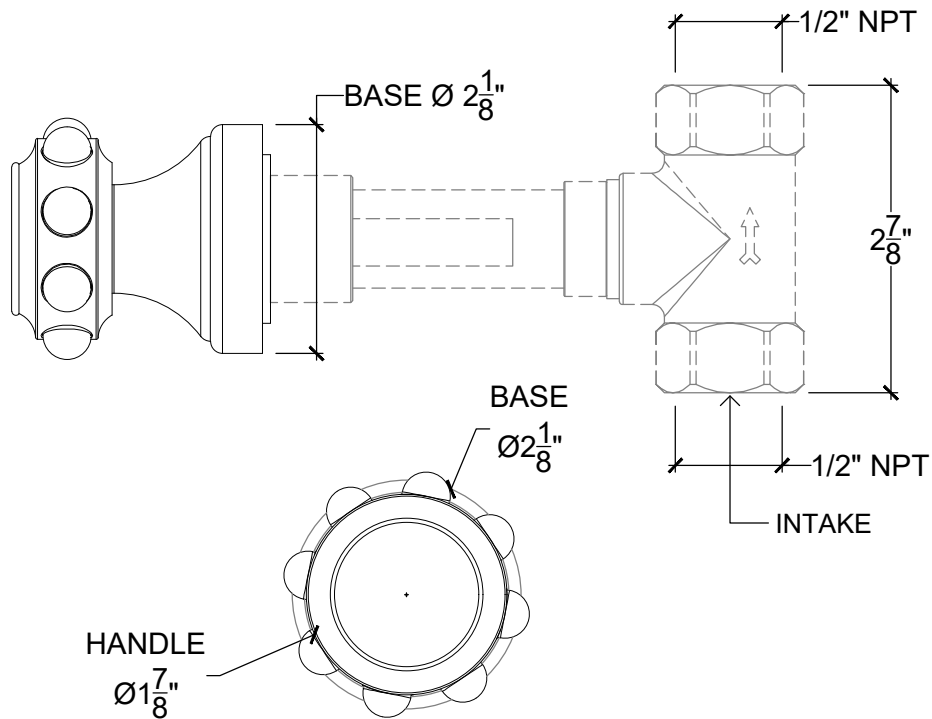

# XL - PEARL 1/2"

Wall mounted handle - 1/2" NPT

Système mural - Poignée XL Pearl - 1/2" NPT

Ref # 06206730

Copyright © Compass 2010 www.compassstone.com

 COMPAS™

REVISED 07-19-2023