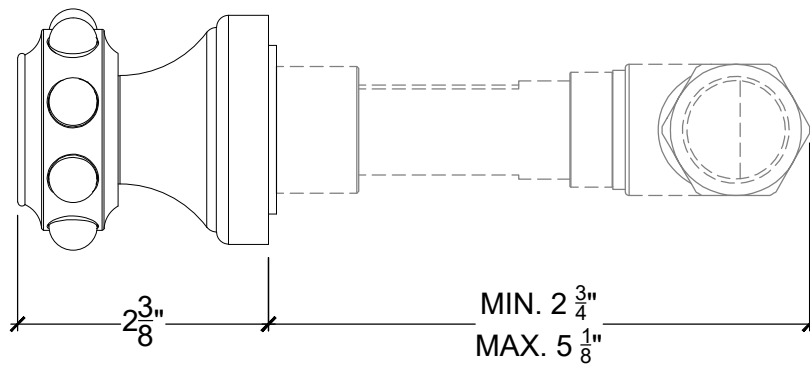

# XL - PEARL 1/2"

Wall mounted handle - 1/2" NPT

Système mural - Poignée XL Pearl - 1/2" NPT

Ref # 06206730

Copyright © Compass 2010 www.compassstone.com

 COMPAS™

REVISED 07-19-2023