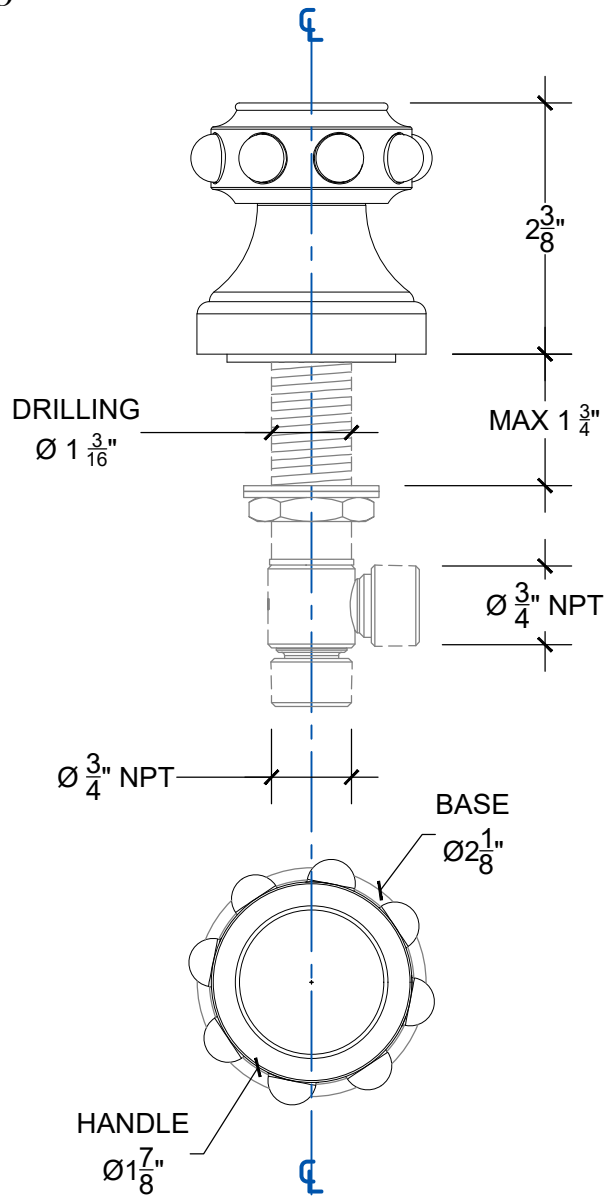

XL - PEARL 3/4"

Deck mounted handle for tub - 3/4" NPT

Montage sur plan - Poignée XL Pearl pour baignoire - 3/4" NPT

Ref # 06206725

Copyright COMPAS 2010 www.compasstone.com

 COMPAS™

Revised 07-19-2023