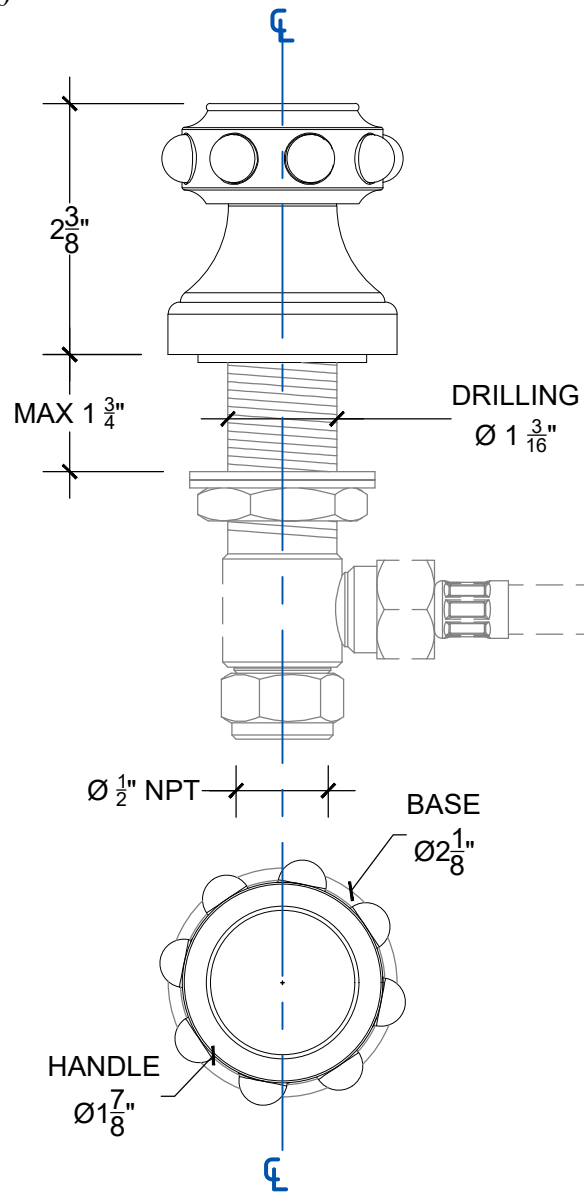

XL - PEARL 1/2"

Deck mounted handle 1/2" NPT

Montage sur plan - Poignée XL Pearl - 1/2" NPT

Ref # 06206720

Copyright Compass 2010 www.compassstone.com

 COMPAS™