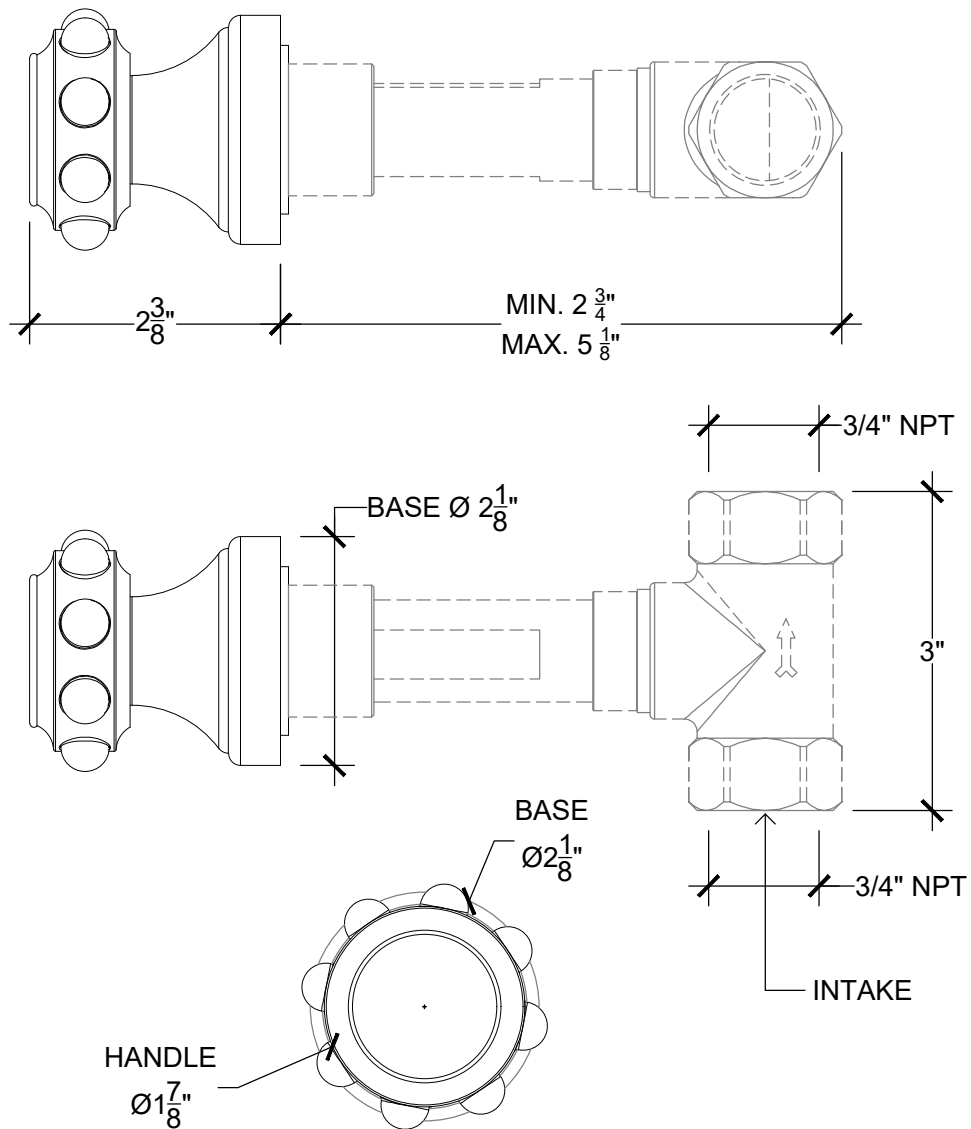

XL PEARL 3/4"

Wall mounted handle for tub/shower - 3/4" NPT

Système mural - Poignée XL Pearl pour douche/baignoire - 3/4" NPT

Ref # 06206735

Copyright Compass 2010 www.compassstone.com