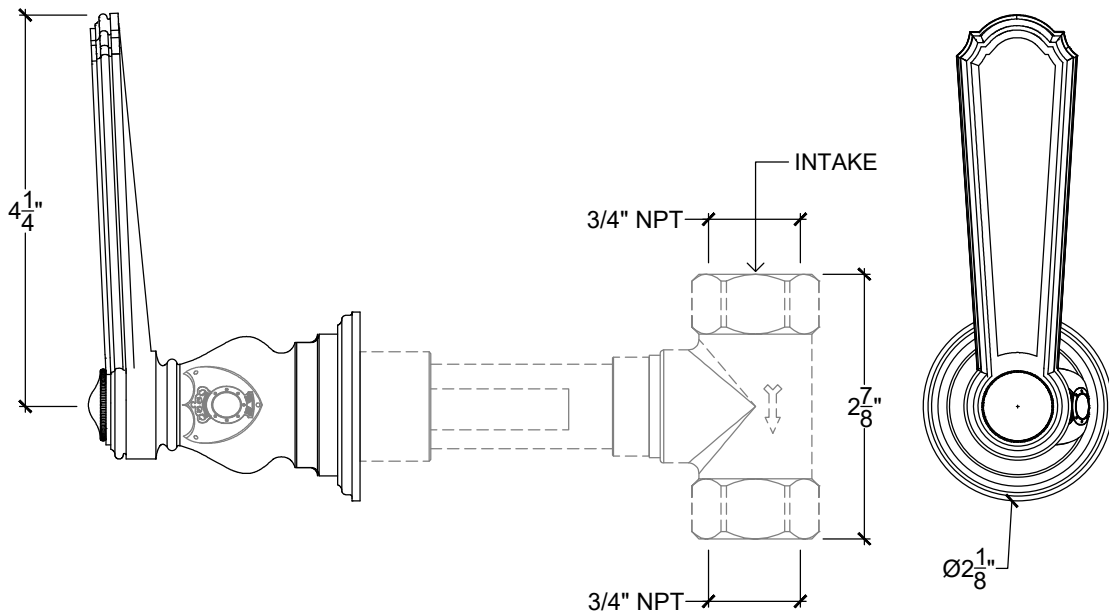

VILLA 3/4"

(Shield Optional)

Wall mounted lever handle 3/4" NPT
Right Handle Lever Ref # 09506735
Left Handle Lever Ref # 09506736

Copyright © Compas 2010 www.compassstone.com

 COMPAS™