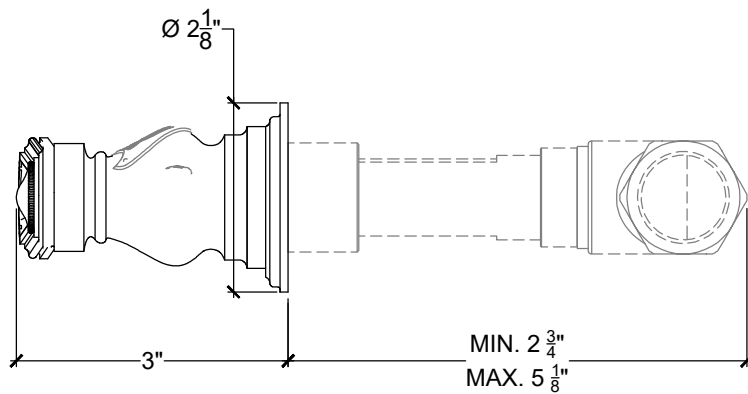

VILLA 3/4"

(Shield Optional)

Wall mounted lever handle 3/4" NPT
Right Handle Lever Ref # 09506735
Left Handle Lever Ref # 09506736

Copyright © Compas 2010 www.compassstone.com

 COMPAS™