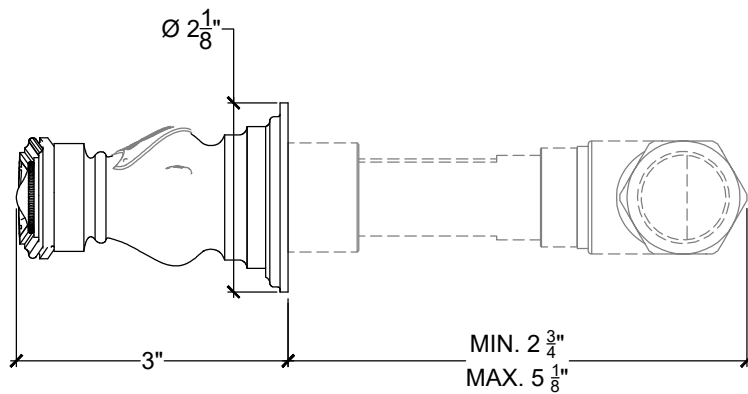

VILLA 3/4"

(Shield Optional)

Wall mounted lever for tub/shower - 3/4" NPT

Système mural - Levier Villa pour douche/baignoire - 3/4" NPT

Right Handle Ref # 09506735

Left Handle Ref # 09506736

Copyright © Compas 2010 www.compassstone.com