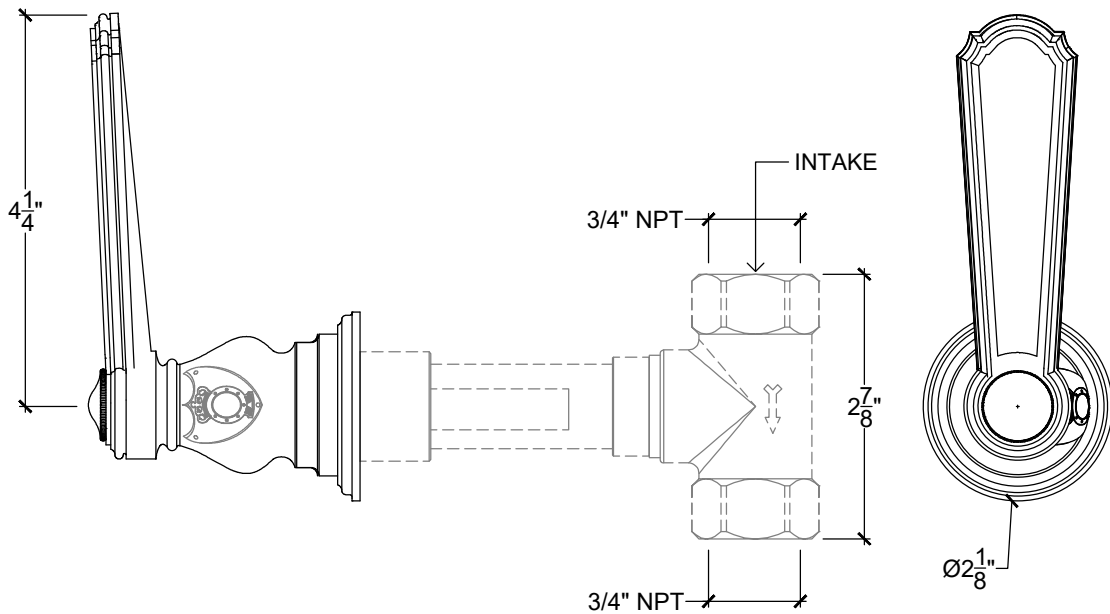

VILLA 3/4"

(Shield Optional)

Wall mounted lever for tub/shower - 3/4" NPT

Système mural - Levier Villa pour douche/baignoire - 3/4" NPT

Right Handle Ref # 09506735

Left Handle Ref # 09506736

Copyright © Compas 2010 www.compassstone.com