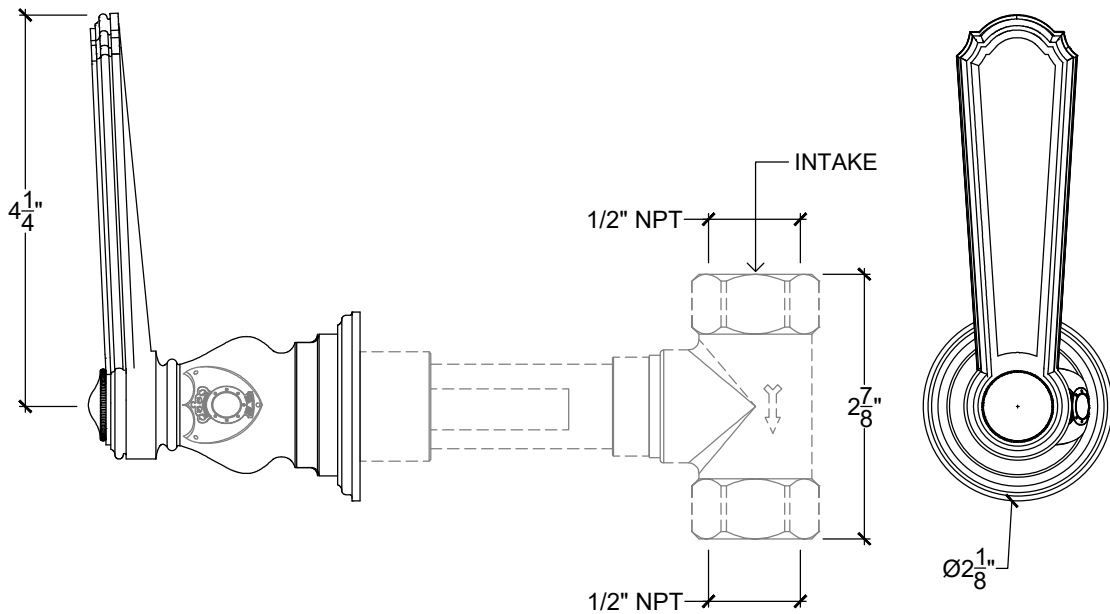

# VILLA 1/2"

( Shield Optional )

Wall mounted lever handle 1/2" NPT  
Right Handle Lever Ref # 09506730  
Left Handle Lever Ref # 09506731

Copyright © Compas 2010 www.compassstone.com