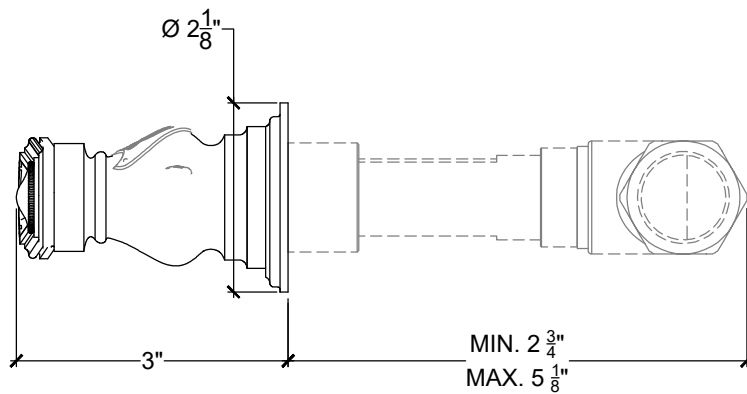

# VILLA 1/2"

( Shield Optional )

Wall mounted lever handle 1/2" NPT  
Right Handle Lever Ref # 09506730  
Left Handle Lever Ref # 09506731

Copyright © Compas 2010 www.compassstone.com