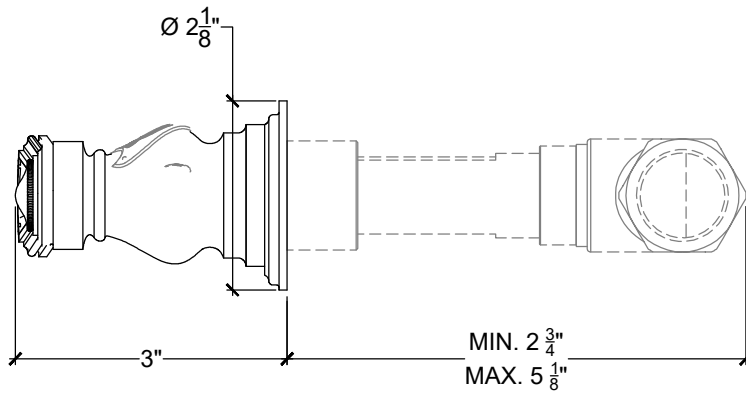

VILLA 1/2"

(Shield Optional)

Wall mounted lever - 1/2" NPT
Système mural - Levier Villa - 1/2" NPT
Right Handle Ref # 09506730
Left Handle Ref # 09506731

Copyright © Compass 2010 www.compassstone.com

 COMPAS™