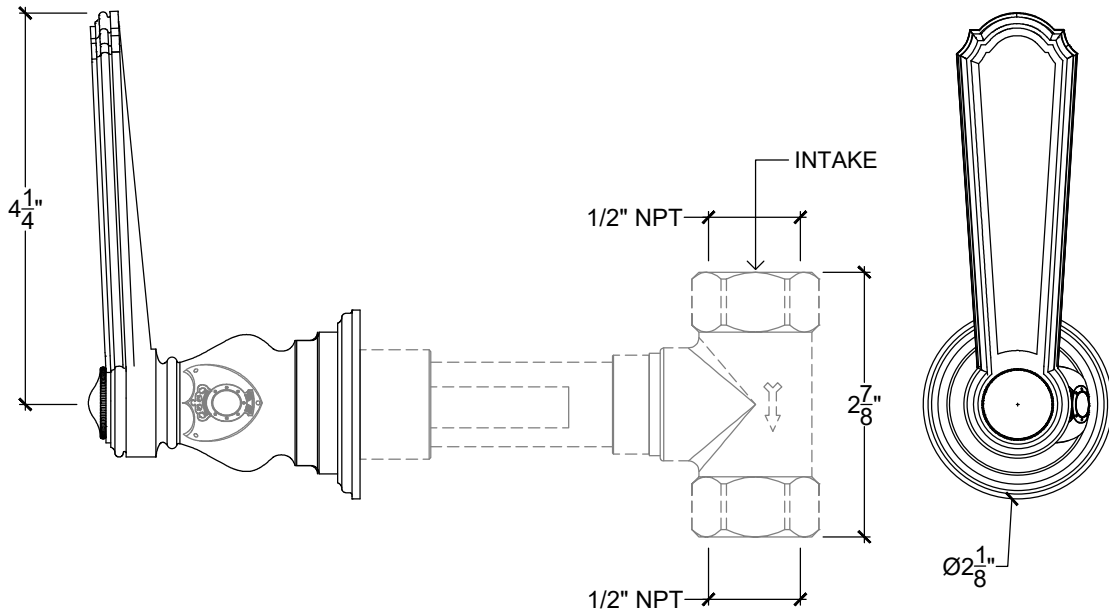

VILLA 1/2"

(Shield Optional)

Wall mounted lever - 1/2" NPT
Système mural - Levier Villa - 1/2" NPT
Right Handle Ref # 09506730
Left Handle Ref # 09506731

Copyright © Compass 2010 www.compassstone.com

 COMPAS™