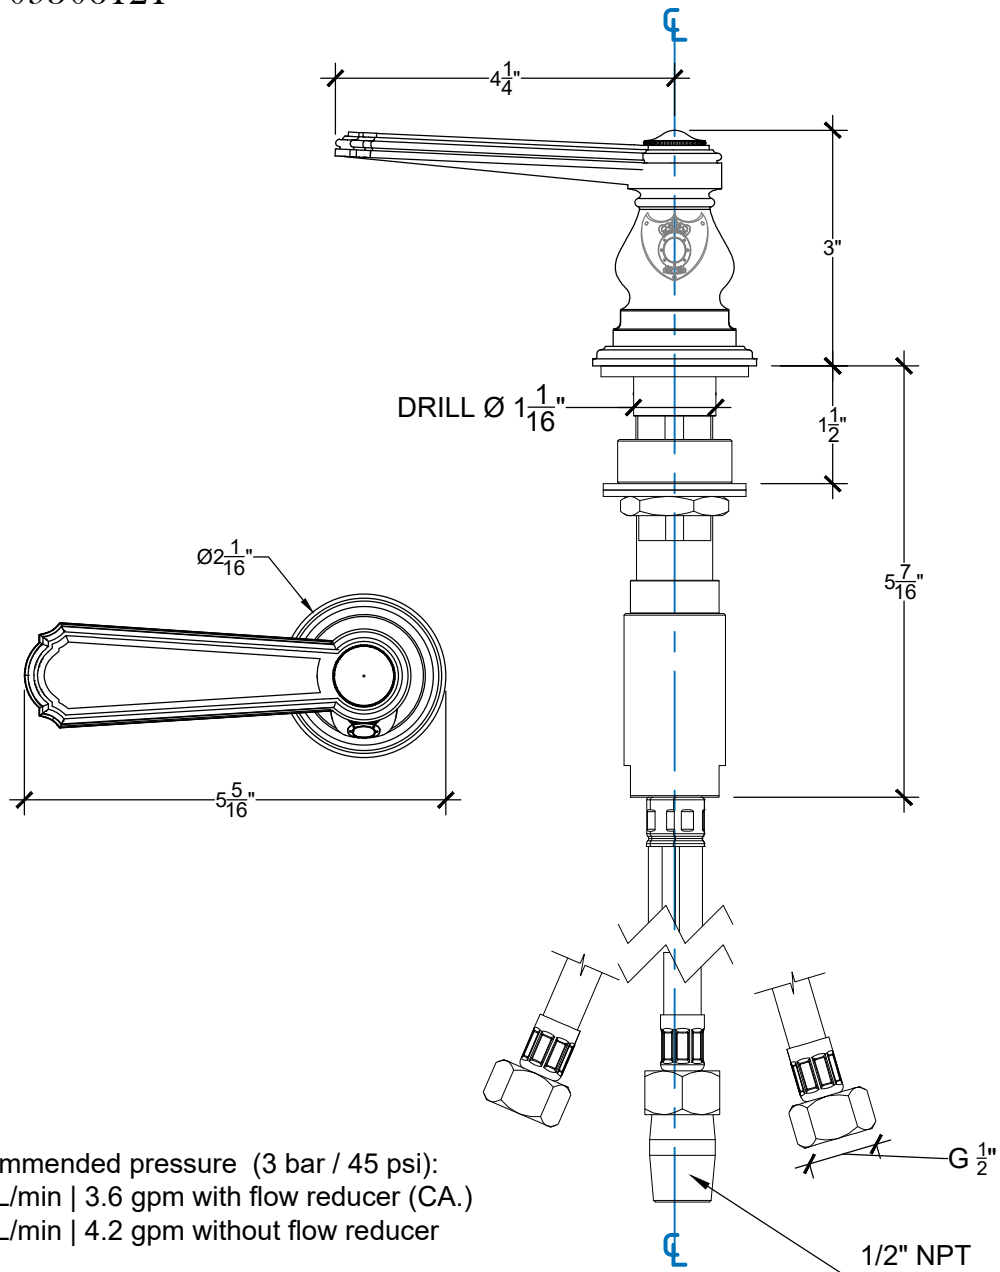

VILLA 1/2"

ROTARY MIXER

Deck mounted rotary mixer - G $\frac{1}{2}$ "
Ref # 09506121

Copyright © Compass 2010 www.compassstone.com