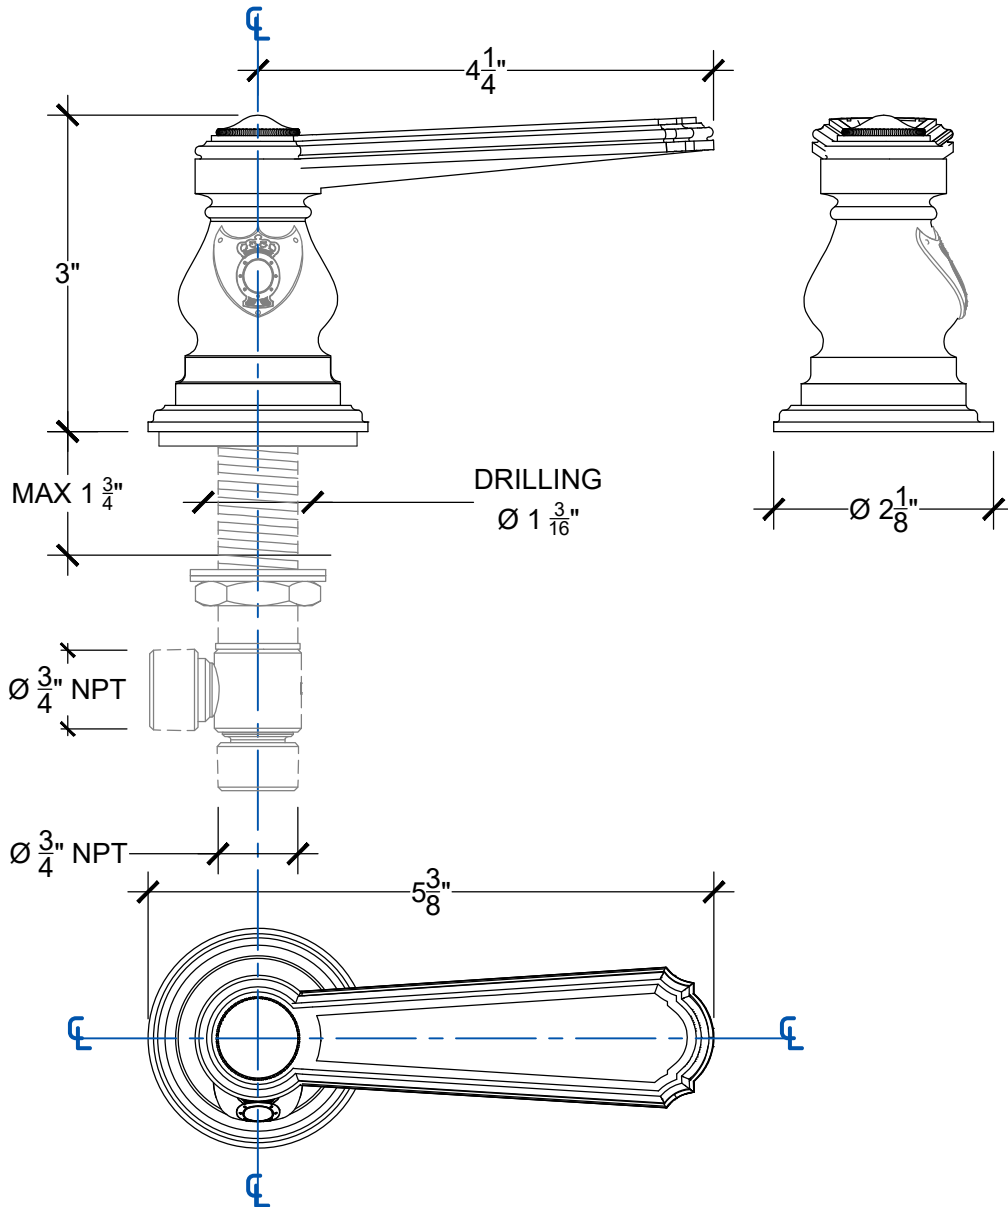

# VILLA 3/4"

( Shield Optional )

Deck mounted lever handle 3/4" NPT  
Right Handle Lever Ref # 09506725  
Left Handle Lever Ref # 09506726

Copyright © Compas 2010 [www.compassstone.com](http://www.compassstone.com)