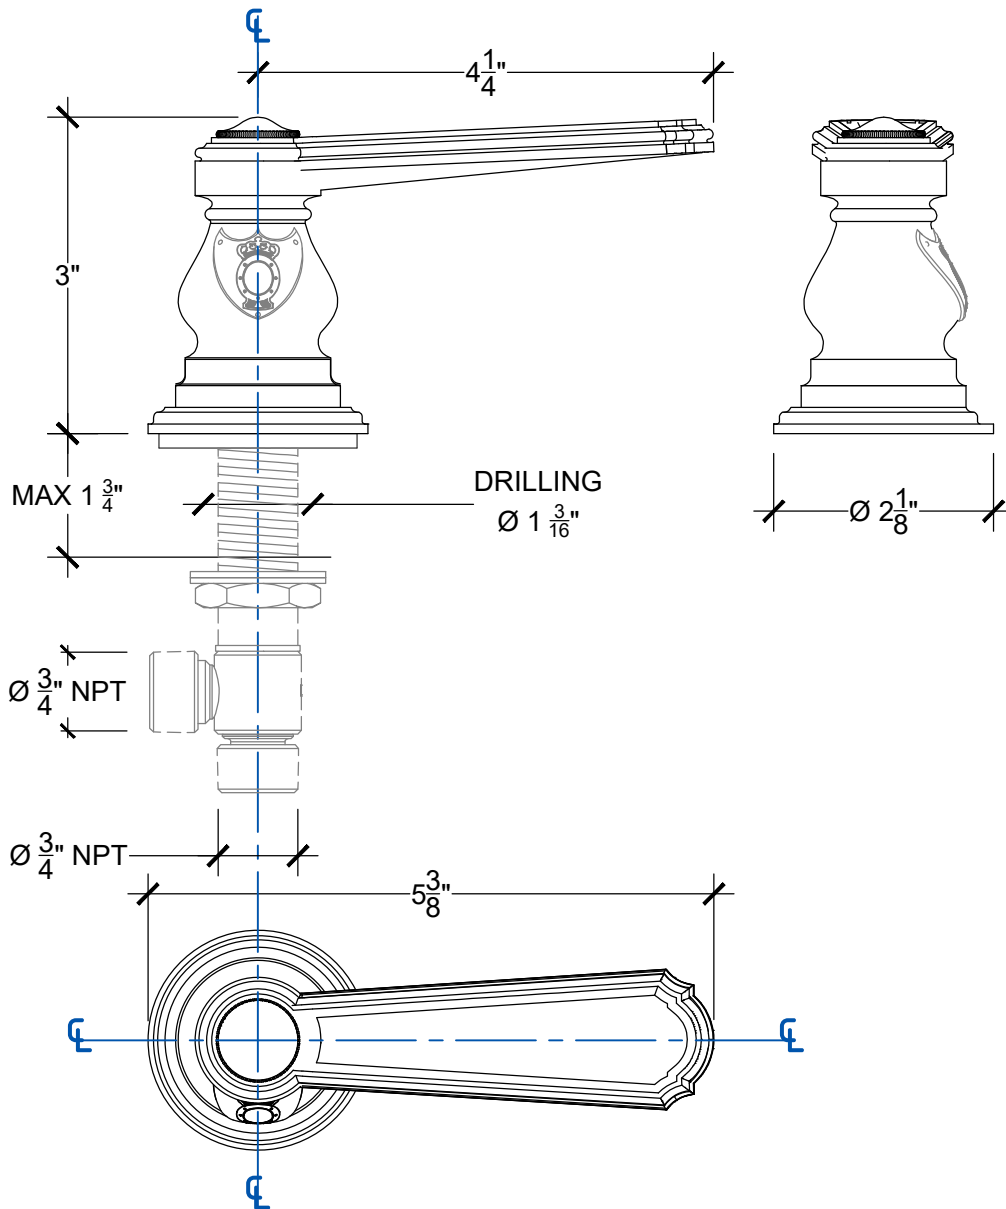

VILLA 3/4"

(Shield Optional)

Deck mounted lever handle for tub - 3/4" NPT

Montage sur plan - Levier Villa pour baignoire - 3/4" NPT

Right Lever Ref # 09506725

Left Lever Ref # 09506726

Copyright © Compas 2010 www.compassstone.com