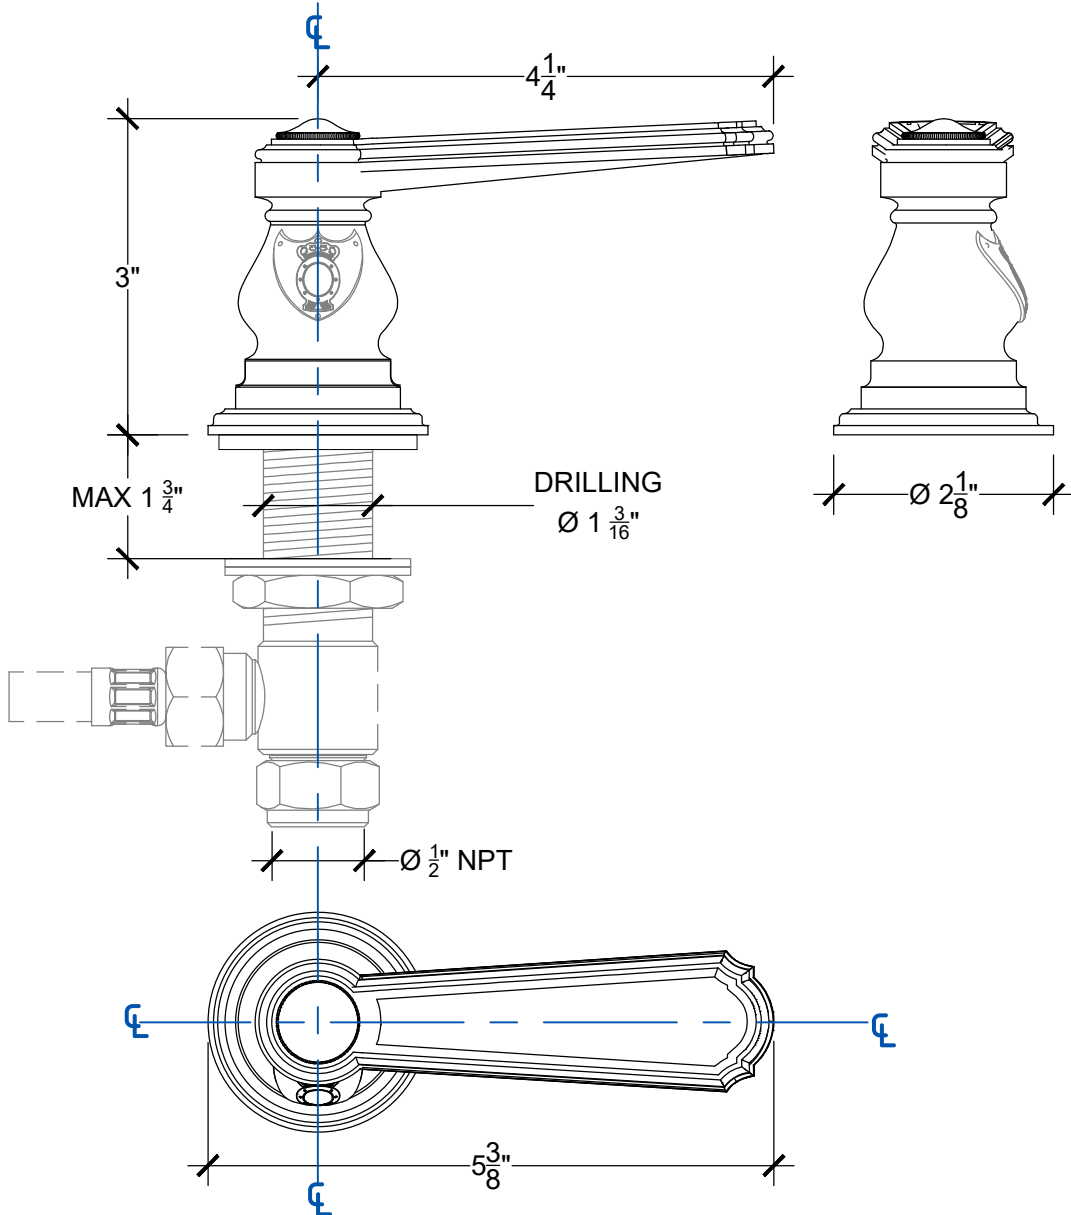

VILLA 1/2"

(Shield Optional)

Deck mounted lever - 1/2" NPT

Montage sur plan - Levier Villa - 1/2" NPT

Right Lever Ref # 09506720

Left Lever Ref # 09506721

 COMPAS™